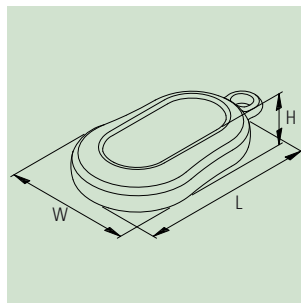

Intermediate rings

- Volcano, NCS 5502-G
- Orange, NCS S 1070-Y40R
- Green, NCS S 1070-G60Y
- Blue, NCS S 1060-B