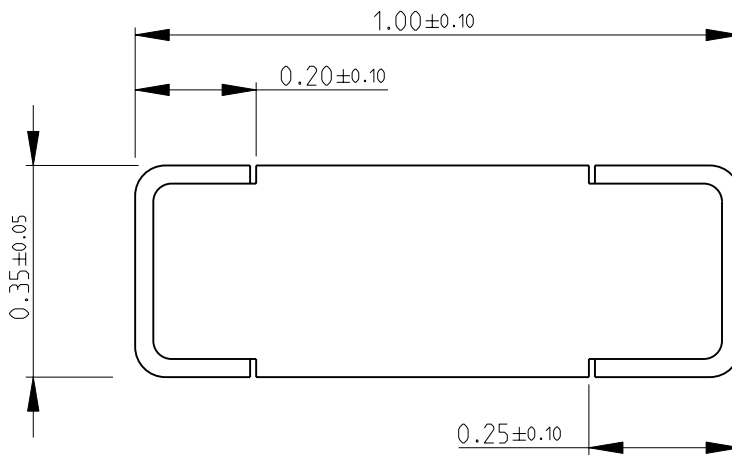

FOR FURTHER INFORMATION SEE DATA SHEET FOR
 CRG SERIES-THICK FILM CHIP RESISTORS

RoHS Compliant

SCALE 50:1

2010

RELEASED FOR PUBLICATION

BY TYCO ELECTRONICS CORPORATION. ALL RIGHTS RESERVED.

© COPYRIGHT 2010

THIS DRAWING IS UNPUBLISHED.

| | | | | | | |
|--|-------------------|-----------|--|-----------|-------------|---------------|
| DIMENSIONS: mm | DWN MAHARUDRA | 03-FEB-10 | MATERIAL | - | FINISH | - |
| | CHK ALLAN.P | 03-FEB-10 | Tyco Electronics Corporation Dorcan, Swindon, SN3 5HH | | | |
| TOLERANCES UNLESS OTHERWISE SPECIFIED: | APVD STEPHEN.P | 03-FEB-10 | | | | |
| 0 PLC ±0.5 | PRODUCT SPEC | - | NAME THICK FILM CHIP RESISTORS SERIES CRG 0402 | | | |
| 1 PLC ±0.2 | APPLICATION SPEC | - | SIZE | CAGE CODE | DRAWING NO | RESTRICTED TO |
| 2 PLC ±0.1 | | | A 4 | 00779 | © = 1676480 | - |
| 3 PLC ± - | WEIGHT | - | CUSTOMER DRAWING | | | |
| 4 PLC ± - | | | SCALE | 80:1 | SHEET | 1 OF 1 |
| ANGLES ±5° | | | | | REV | BA |