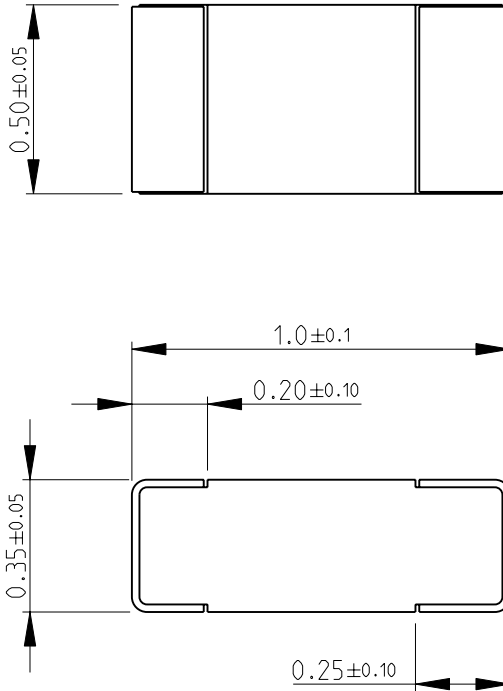

FOR FURTHER INFORMATION SEE DATA SHEET FOR
CRG SERIES-THICK FILM CHIP RESISTORS

RoHS Compliant

2008

RELEASED FOR PUBLICATION

ALL RIGHTS RESERVED.

THIS DRAWING IS UNPUBLISHED.

BY -
© COPYRIGHT 2008

| | | | | | | |
|---|-------------------|-----------|--|------------|-----------|---------------|
| DIMENSIONS: mm | DWN SUBHASH.M | 06-Oct-08 | MATERIAL | - | FINISH | - |
| | CHK PRAKASH.S | 06-Oct-08 |  TE Connectivity | | | |
| TOLERANCES UNLESS OTHERWISE SPECIFIED: | APVD STEPHEN.P | 06-Oct-08 | | | | |
| 0 PLC ± 0.5 | PRODUCT SPEC | - | NAME THICK FILM CHIP RESISTORS SERIES CRG 0402 | | | |
| 1 PLC ± 0.2 | APPLICATION SPEC | - | | | | |
| 2 PLC ± 0.1 | WEIGHT | - | SIZE | A 4 | CAGE CODE | 00779 |
| 3 PLC ± - | | | DRAWING NO | C= 1622826 | | RESTRICTED TO |
| 4 PLC ± - | | | | | | - |
| ANGLES ± 5° | | | | | | |
|  | CUSTOMER DRAWING | | SCALE | 50:1 | SHEET | 1 OF 1 |
| | | | | | | REV BA1 |