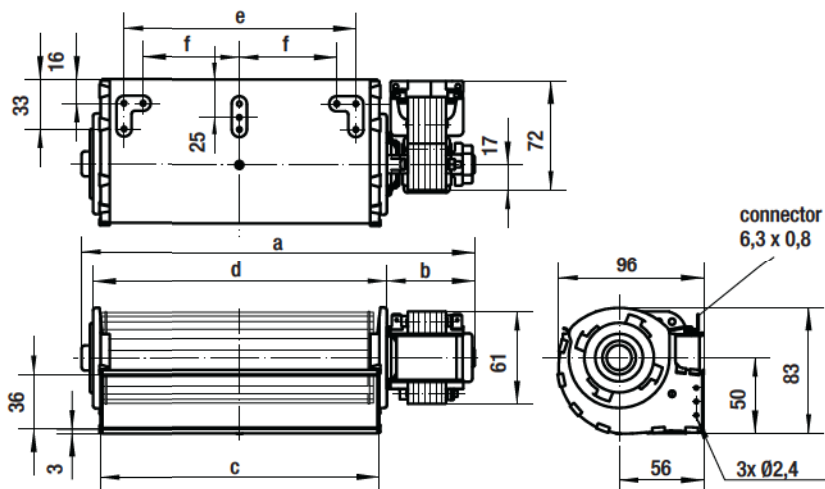

Characteristic curves