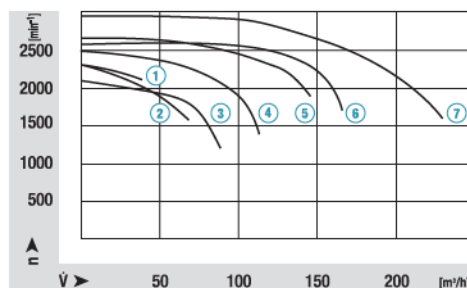

Characteristic curves