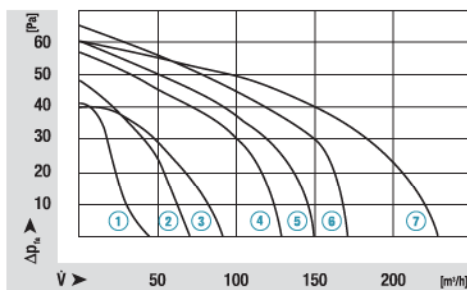

Characteristic curves