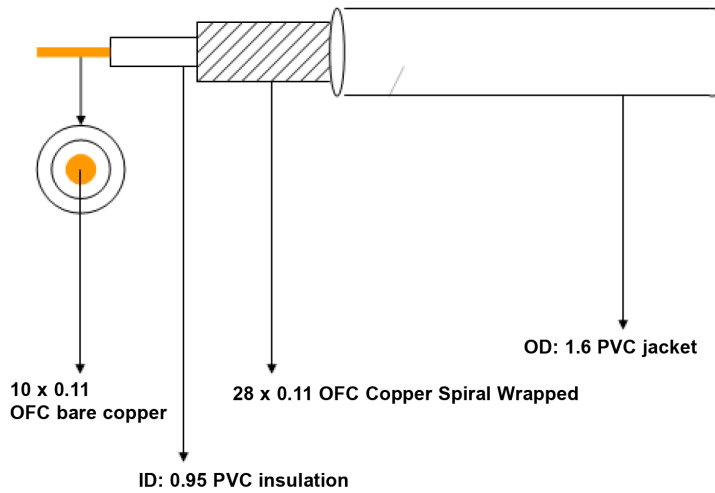

Audio Connection Cable

OFC Screened

pro-POWER

Specifications:

Sheath	: PVC Jacket
Conductor Area	: (10/0.11mm + 28/0.11mm) × 1C
Reel Length	: 100m
Conductor Material	: Copper
External Dia	: 1.6mm
No. of Conductors	: 1

Dimensions : Millimetres

Part Number Table

Description	Part Number
Cable, Audio, Screen, 1.6mm, 100m	JY-1088

Important Notice : This data sheet and its contents (the "Information") belong to the members of the Premier Farnell group of companies (the "Group") or are licensed to it. No licence is granted for the use of it other than for information purposes in connection with the products to which it relates. No licence of any intellectual property rights is granted. The Information is subject to change without notice and replaces all data sheets previously supplied. The Information supplied is believed to be accurate but the Group assumes no responsibility for its accuracy or completeness, any error in or omission from it or for any use made of it. Users of this data sheet should check for themselves the Information and the suitability of the products for their purpose and not make any assumptions based on information included or omitted. Liability for loss or damage resulting from any reliance on the Information or use of it (including liability resulting from negligence or where the Group was aware of the possibility of such loss or damage arising) is excluded. This will not operate to limit or restrict the Group's liability for death or personal injury resulting from its negligence. pro-POWER is the registered trademark of the Group. © Premier Farnell plc 2012.