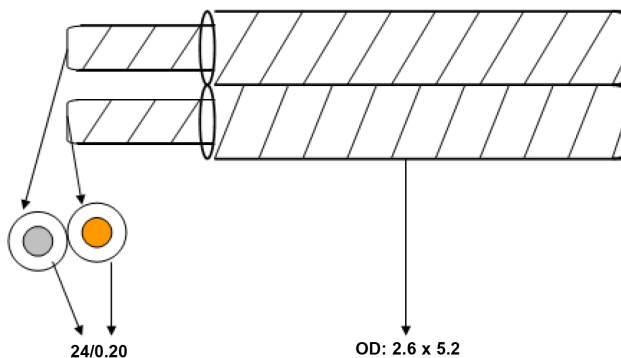

### Specifications:

Conductor Area	: 24/0.2mm × 2F
Reel Length	: 100m
No. of Conductors	: 2
Conductor Area CSA	: 0.75mm <sup>2</sup>
Jacket Colour	: Transparent
Jacket Material	: PVC (Polyvinyl Chloride)
Conductor Material	: Copper