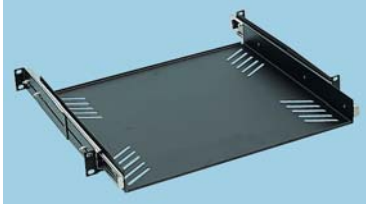

19" Rack Shelving

1U & 2U Rack Shelf

- Black powder coated
- Load capacity 22Kg
- 364mm deep

2U Rack Shelf

19" Sliding Rack Tray

- 1U height
- Universal equipment fixing points
- 380mm deep

19" Sliding Rack Tray

19" Deep Sliding Rack Tray

- 1U Height
- Can be used upside down as a shelf
- 380mm deep

19" Deep Sliding Rack Tray

248405

| Description | Order Code | Price Each |
|---------------------------|------------|------------|
| 2U Rack Shelf | 865-1973 | |
| 1U Sliding Rack Tray | 426-1744 | |
| 1U Deep Sliding Rack Tray | 426-1707 | |
| | 426-1719 | |