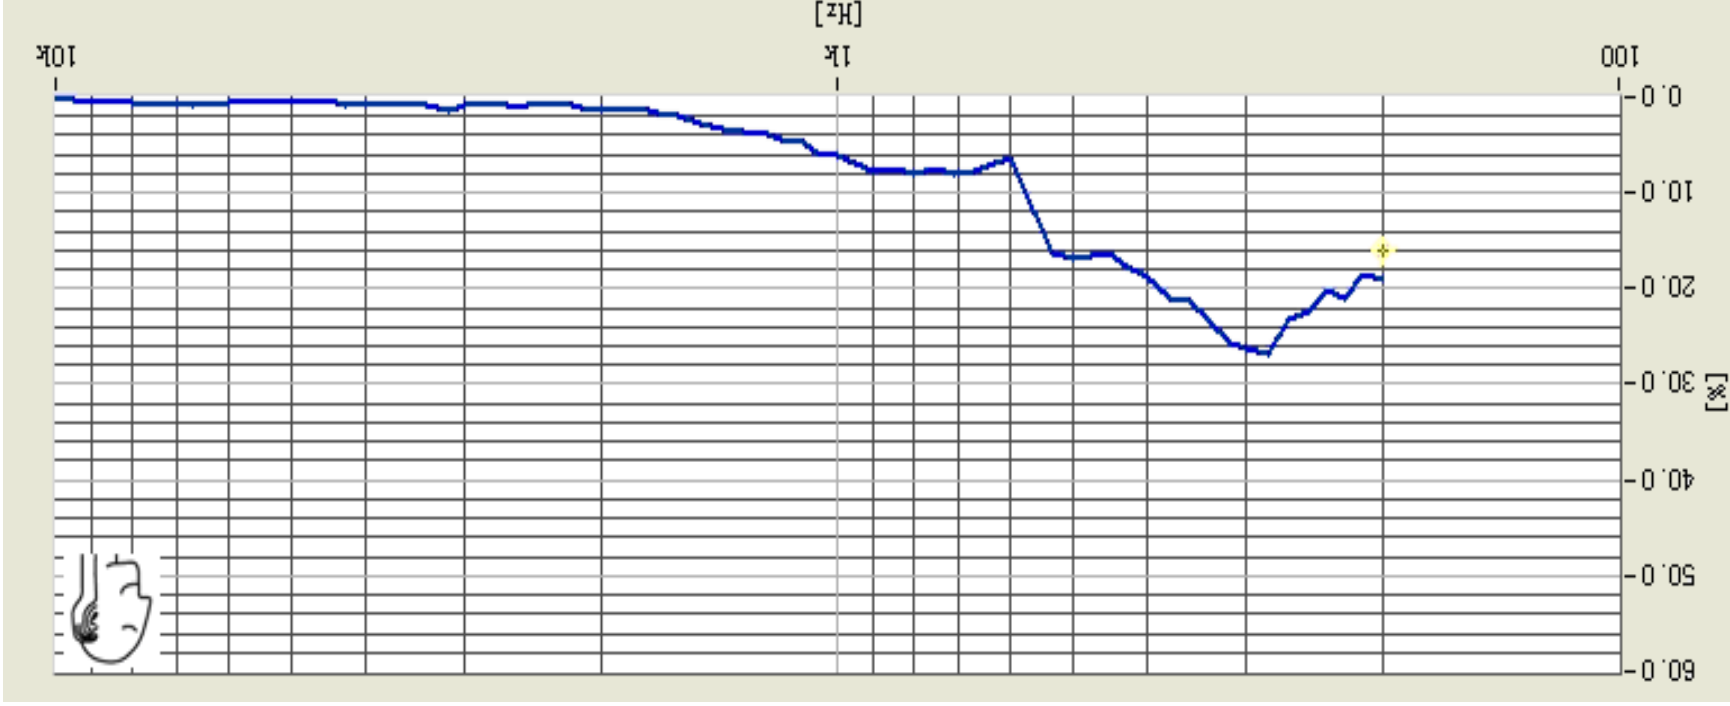

0.7W/10cm

ALAN BUTCHER COMPONENTS LTD

Alan Butcher Components Ltd
Unit 1 Beechwood Clump Farm Industrial Estate Tin Pot Lane Blandford Dorset DT11 7TD
Telephone 01258 456360 Facsimile 01258 459194 Email sales@abcomponents.co.uk
www.abcomponents.co.uk

BS EN ISO 9001 Certification No 5239