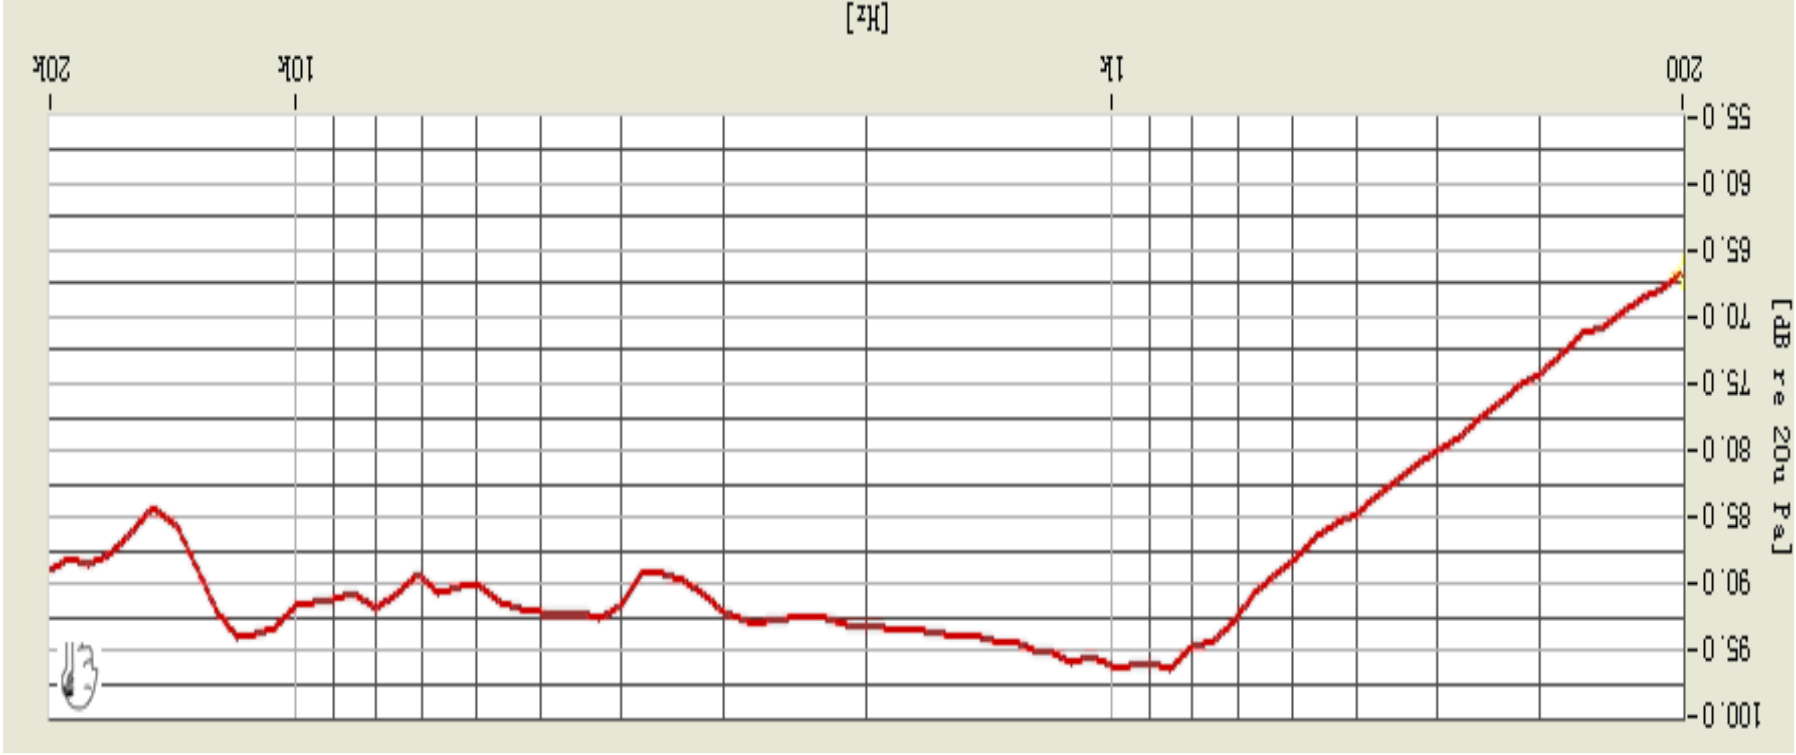

0.7W/10cm

Alan Butcher Components Ltd
Unit 1 Beechwood Clump Farm Industrial Estate Tin Pot Lane Blandford Dorset DT11 7TD
Telephone 01258 456360 Facsimile 01258 459194 Email sales@abcomponents.co.uk
www.abcomponents.co.uk