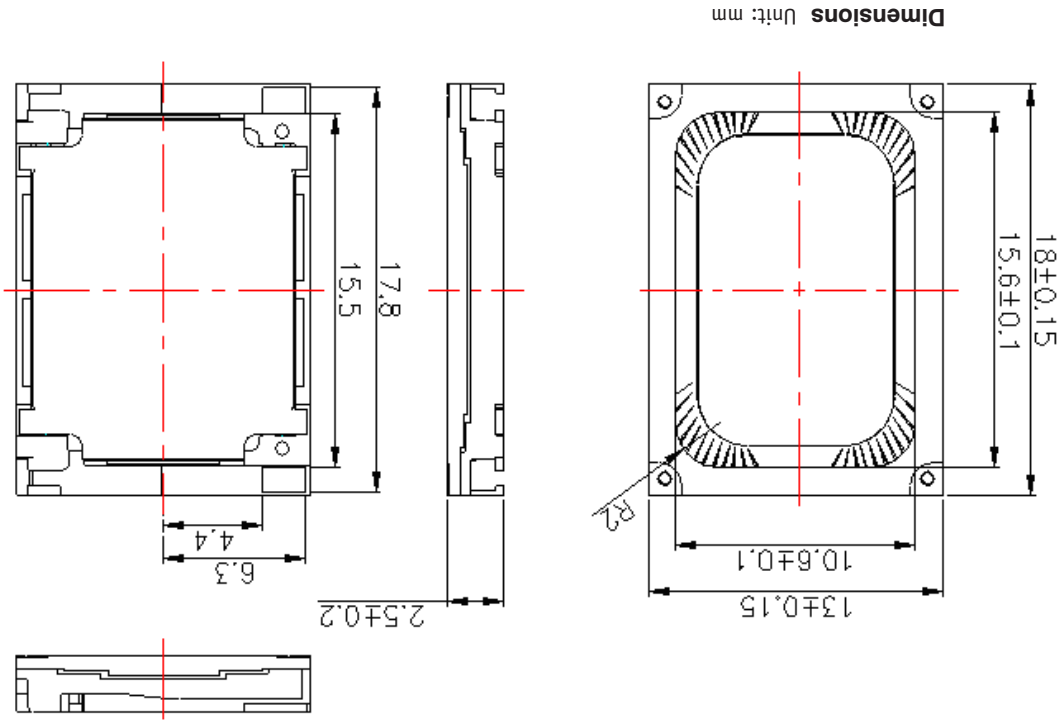

ABS-239-RC 18x13x2.5t 80HM SPEAKER

SPEAKERS

Specifications

Rated impedance at 1.5KHz/1V	8±15%Ω
Rated input power	0.7W
Maximum input power	1.0W
Resonant frequency at 0.7W/0.1m in a 1cc box	850±15%Hz
Frequency range	f0-20,000Hz
Sound pressure level at 0.7W/0.1m at 1.5KHz	93±3dB
Total harmonic distortion at 1KHz 0.7W/0.1m	15%Max
Coil resistance	7.4±15%Ω
Operating temperature	-30~+70°C
Storage temperature	-40~+85°C
Weight	1.5g

Material	
Frame - PPA	Main & Deputy Plates - SPCC
Yoke - SPCC	Main & Deputy Magnets - NdFeB
Diaphragm - PEEK	Front Cover - PC
Voice coil - Copper Wire	Solder Joints - SUS

Alan Butcher Components Ltd

Unit 1 Beechwood Clump Farm Industrial Estate Tin Pot Lane Blandford Dorset DT11 7TD
Telephone 01258 456360 Facsimile 01258 459194 Email sales@abcomponents.co.uk

www.abcomponents.co.uk

ALAN BUTCHER COMPONENTS LTD

BS EN ISO 9001 Certification No 5239