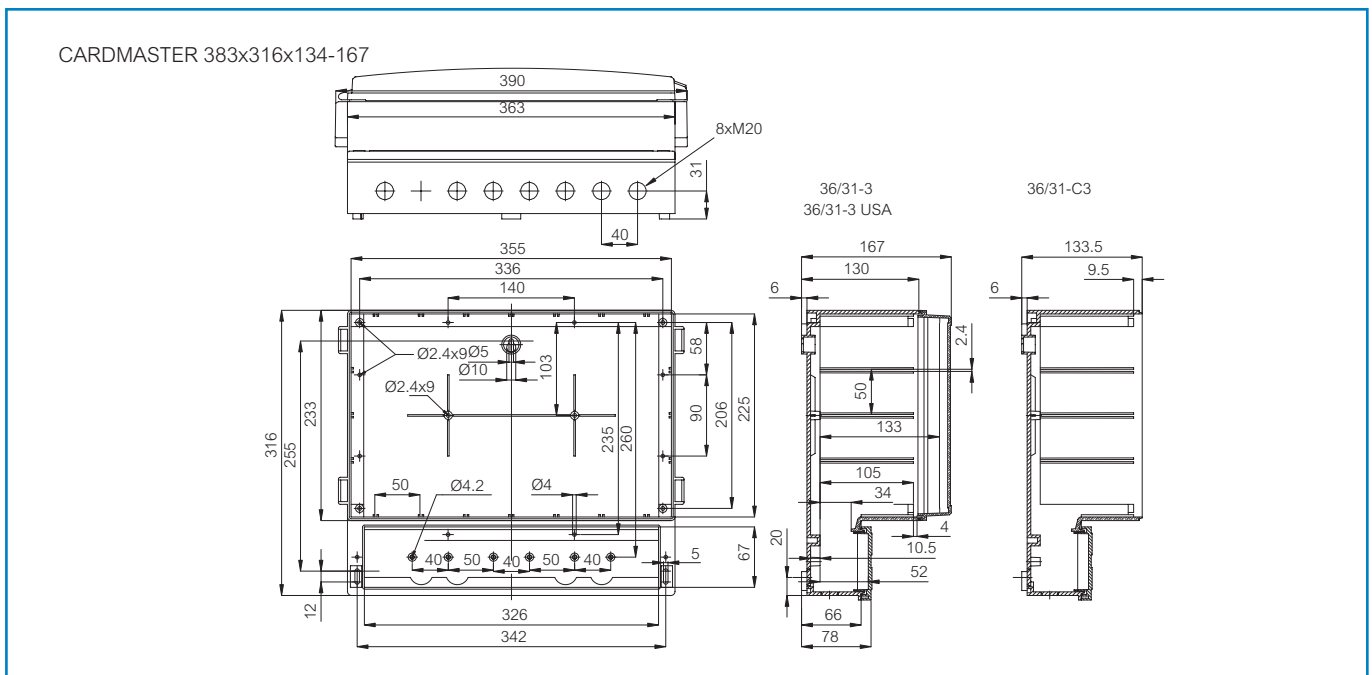

**CARDMASTER ABS 36/31-3**

**Order symbol:** ABS 36/31-3  
**Product nbr:** 7585020  
**Description:** Enclosure, ABS  
**Remarks:** Smoked transparent hinged cover

**EAN:** 6418074056801  
**El. number:**  
 Finland: 3438246  
 Denmark: 8212016787  
 Sweden: 7585020  
 Norway:

Including: Base, terminal compartment cover with EPDM gasket and screws for mounting plate/DIN-rail. -3 and -L3 versions: Transparent cover with PUR gasket, hinges, locking devices; FC version: Closed PC frame front plate with PUR gasket and cover screws.

Sample photo

Dimensions:		Length	Width	Height	Rating:
<b>mm:</b>		390	316	167	Ingress Protection (EN 60529): IP 65
<b>inch:</b>		15.4	12.4	6.6	Impact Resistance (EN 62262): IK 07
<b>Materials:</b>					
<b>Material:</b>		ABS			
<b>Base colour:</b>		RAL 7035			
<b>Cover colour:</b>		Smoked grey			
<b>Gasket material:</b>		EPDM and Polyurethane			
<b>Temperatures:</b>					
<b>Short term:</b>		-40 ... 80 °C			
<b>Continuous:</b>		-40 ... 60 °C			
<b>Short term:</b>		-40 ... 175 °F			
<b>Continuous:</b>		-40 ... 140 °F			
<b>Accessories:</b>					
MP 36/31		Mounting plate			
FP 36/31		Front plate (aluminium)			
<b>Certificates:</b>					
Gost R					