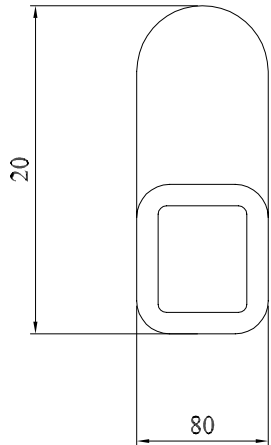

This cover suits our standard crocodile clip and is available in two colours.
To suit part number 303-0000.

Material
Cover PVC
50 Shore

Dimensions

COLOUR	ORDER CODE
BLACK	302-0100
RED	302-0500

DrgNo 302 SERIES

TITLE STANDARD CROCODILE COVER

ALL DIMENSIONS IN MM
ANGLES IN DECIMAL DEGREES

ISSUE
1

GENERAL SPECIFICATION
FOR 302 SERIES

CUSTOMER

FILTER REF

Aprvd Date 10/02/03

Aprvd By MC