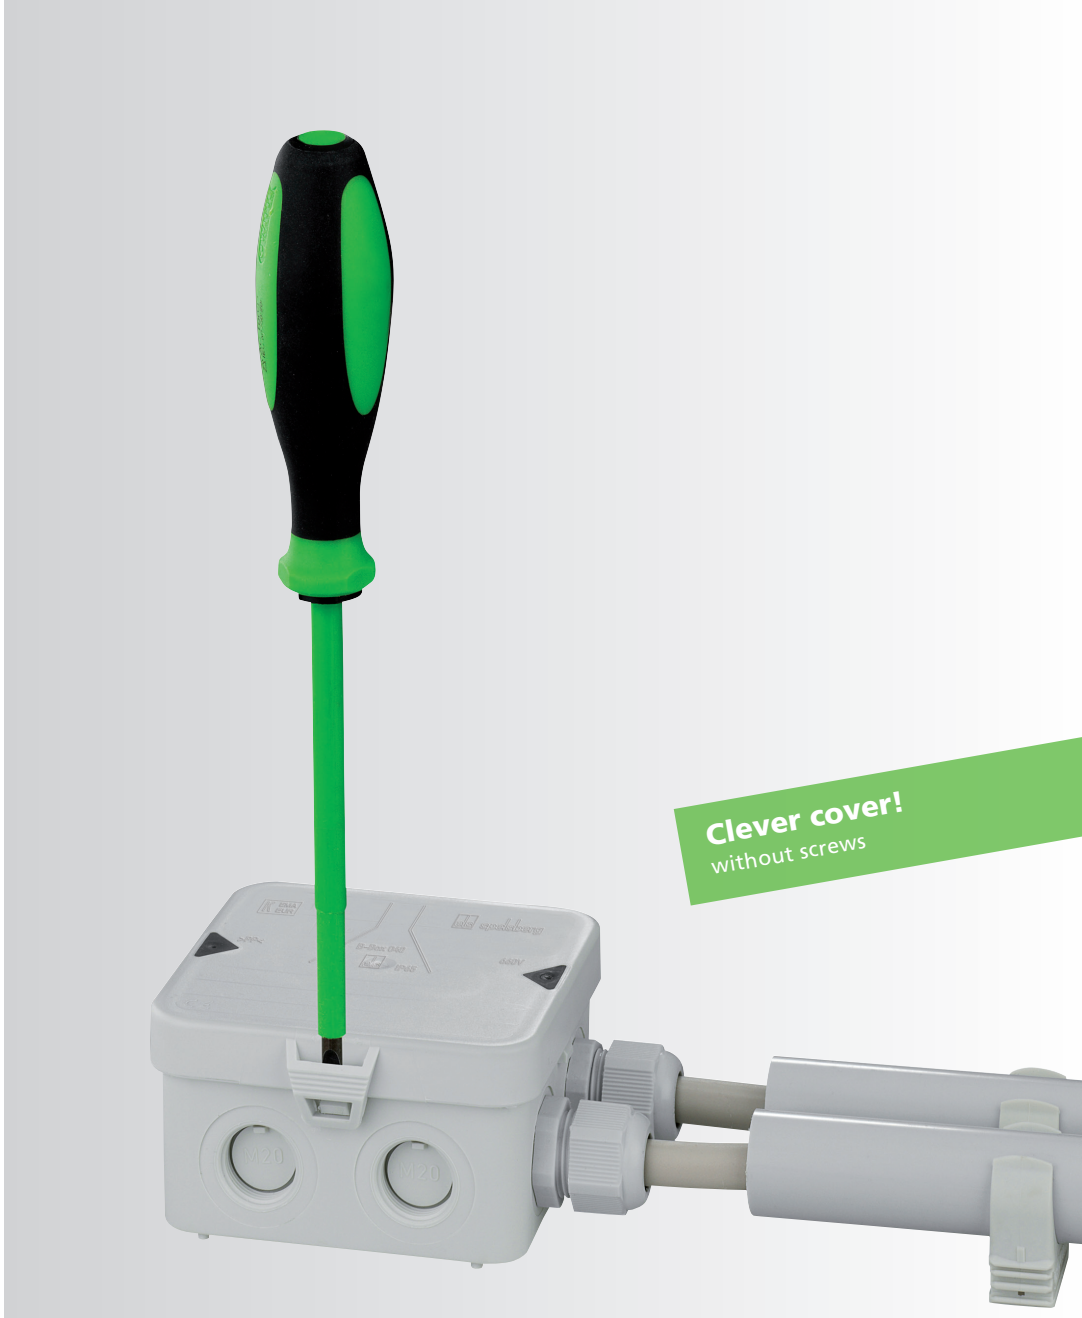

IP65

IK07

KEMA

Our junction boxes offer you lots of space for installation. Take for example our B-Box series with raised terminals for quick and orderly wiring.

- ▶ Perfect Fixation
- ▶ Space saving clamp technique
- ▶ 5 pole terminal block can be mounted
- ▶ Condensation opening on each side wall
- ▶ Included M20 threaded entries
- ▶ No lock nut required
- ▶ Tool-free assembly

- ▶ Thermoplast material (halogen free)
- ▶ Symmetric junction box
- ▶ 8 x Cable entries M20
- ▶ Clickable cover without screws
- ▶ Lots of junction space
- ▶ Fixing points within good reach
- ▶ Easy Entry for Cable Glands
- ▶ Watertight sealing of the cable glands (no rubber ring needed)
- ▶ Writeable surface on the cover
- ▶ Inclusive 3 cable glands M20

B-Box 040[®] Faster and easier to work with!

Cable gland M20

Conduit Connector

Threaded entries

Clever cover!
without screws

B-Box 040-L

Order No. 358 904 S1

Packing Qty 5/1

(without cable glands)

Exterior dimensions

95 x 95 x 57 mm

Interior dimensions

75 x 75 x 45 mm

Accessories:

B-Box 040 KLS 2,5²/4²

Order No. 840 004 02