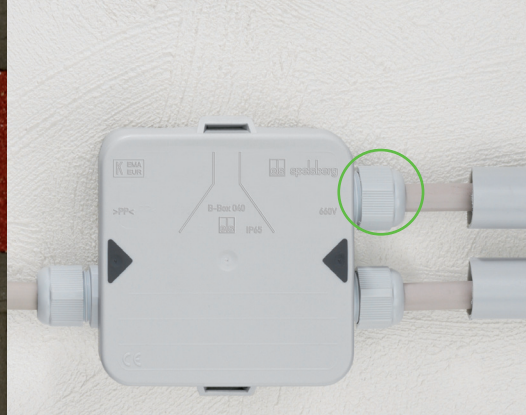

IP65

IK07

KEMA

Our junction boxes offer you lots of space for installation. Take for example our B-Box series with raised terminals for quick and orderly wiring.

- ▶ Perfect Fixation
- ▶ Space saving clamp technique
- ▶ 5 pole terminal block can be mounted
- ▶ Condensation opening on each side wall
- ▶ Included M20 threaded entries
- ▶ No lock nut required
- ▶ Tool-free assembly

- ▶ Thermoplast material (halogen free)
- ▶ Symmetric junction box
- ▶ 8 x Cable entries M20
- ▶ Clickable cover without screws
- ▶ Lots of junction space
- ▶ Fixing points within good reach
- ▶ Easy Entry for Cable Glands
- ▶ Watertight sealing of the cable glands (no rubber ring needed)
- ▶ Writeable surface on the cover
- ▶ Inclusive 3 cable glands M20

B-Box 040[®] Faster and easier to work with!

Cable gland M20

Conduit Connector

Threaded entries

Clever cover!
without screws

B-Box 040-L

Order No. 358 904 S1

Packing Qty 5/1