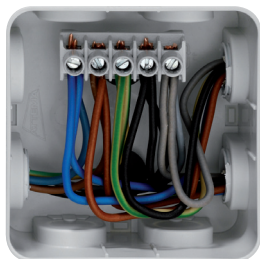

IP65

IK07

KEMA

Our junction boxes offer you lots of space for installation. Take for example our B-Box series with raised terminals for quick and orderly wiring.

- ▶ Perfect Fixation
- ▶ Space saving clamp technique
- ▶ 5 pole terminal block can be mounted
- ▶ Condensation opening on each side wall
- ▶ Included M20 threaded entries
- ▶ No lock nut required
- ▶ Tool-free assembly

- ▶ Thermoplast material (halogen free)
- ▶ Symmetric junction box
- ▶ 8 x Cable entries M20
- ▶ Clickable cover without screws
- ▶ Lots of junction space
- ▶ Fixing points within good reach
- ▶ Easy Entry for Cable Glands
- ▶ Watertight sealing of the cable glands (no rubber ring needed)
- ▶ Writeable surface on the cover
- ▶ Inclusive 3 cable glands M20

B-Box 040[®] Faster and easier to work with!

Cable gland M20

Conduit Connector

Threaded entries

Clever cover!
without screws

B-Box 040-L

Order No. 358 904 S1

Packing Qty 5/1