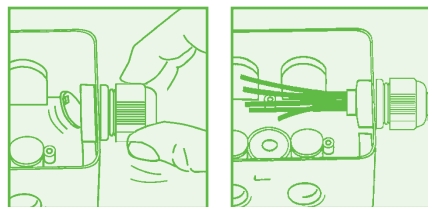

IP65

IK07

KEMA

Our junction boxes offer you lots of space for installation. Take for example our B-Box series with raised terminals for quick and orderly wiring.

- ▶ Perfect Fixation
- ▶ Space saving clamp technique
- ▶ 5 pole terminal block can be mounted
- ▶ Condensation opening on each side wall
- ▶ Included M20 threaded entries
- ▶ No lock nut required
- ▶ Tool-free assembly

- ▶ Thermoplast material (halogen free)
- ▶ Symmetric junction box
- ▶ 8 x Cable entries M20
- ▶ Clickable cover without screws
- ▶ Lots of junction space
- ▶ Fixing points within good reach
- ▶ Easy Entry for Cable Glands
- ▶ Watertight sealing of the cable glands (no rubber ring needed)
- ▶ Writeable surface on the cover
- ▶ Inclusive 3 cable glands M20