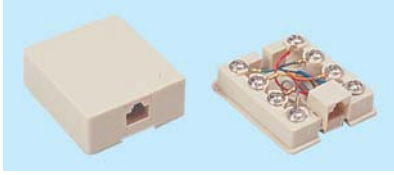

## Surface Sockets

### Screw Termination

Plug	Wire Colour	
	6 Way	8 Way
1	-	Blue
2	White	Orange
3	Black	Black
4	Red	Red
5	Green	Green
6	Yellow	Yellow
7	Blue	Brown
8	-	Grey

- Available in 6/4, 6/6 and 8/8 way options
- Units are suitable for round or flat cable entry
- Screw terminations accept 3-3.5mm spade terminals or bare wire
- Sockets are also provided with 2 22mm No6 wood screws for mounting the base unit