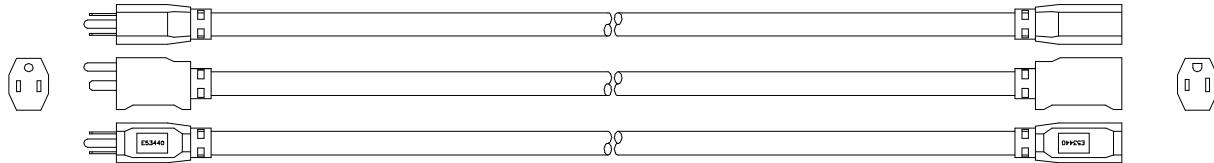

## PRODUCT SPECIFICATION

**CATALOG NUMBER:** See table below  
**DESCRIPTION:** Outdoor use SJTW cord set  
**APPROVALS:** UL Listed and CSA Certified, or UL/CUL Listed Outdoor Use Cord Set

### CONSTRUCTION PARAMETERS:

Cable type: SJTW  
 Conductor: See table below  
 Jacket material: PVC  
 Overall cable O.D. (nom): See table below  
 Cord rating: Hard Usage per the National Electrical Code  
 Cable legend: Indent print  
 Cable color: See table below

*Note: Plug and connector style may vary*

Attachment plug configuration: NEMA 5-15P  
 Cord connector configuration: NEMA 5-15R  
 Plug and connector material: PVC  
 Plug and connector color: Same as cable color

### ELECTRICAL PROPERTIES:

Cable temperature rating: -40 to +60 °C  
 Nominal operating voltage: 125 VAC  
 Maximum operating current: See table below

Catalog no.	Length	Color	Conductor	Cable O.D. (nom)	Current rating
02304	10 ft	Orange	16/3 26/30 BC	0.315 in	13A
02305	15 ft	Orange			
02306	15 ft	Black			
02307	25 ft	Orange			
02308	50 ft	Orange			
02309	100 ft	Orange			10 A
02407	25 ft	Red	14/3 41/30 BC	0.352 in	15A
02408	50 ft	Red			13A
02409	100 ft	Red			13A