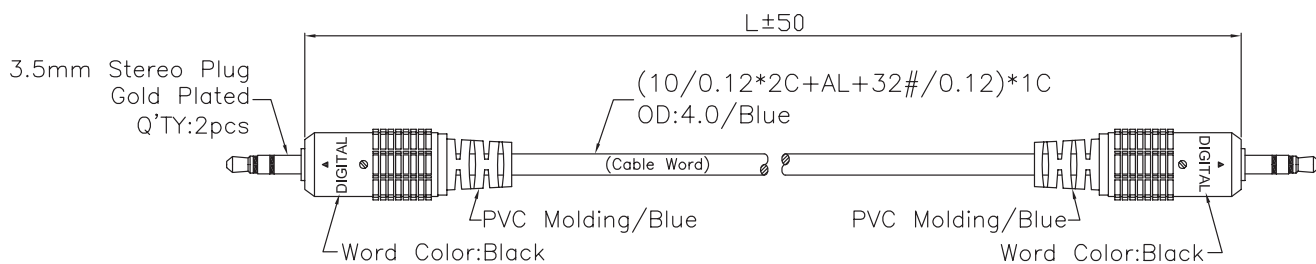

3.5mm Stereo Plug to 3.5mm Stereo Plug

pro-SIGNAL

Soldered Drawing:

3.5mm Stereo Plug

3.5mm Stereo Plug

Cable Word:

DIGITAL Fully Shielded High Definition PC-OFC Interconnect Cable for Home Theater and Digital Stereo Hi-Fi Systems → →

Dimensions : Millimetres

Part Number Table

Description	Cable Length	Part Number
3.5mm Stereo Plug To 3.5mm Stereo Plug	1m	JR9504A/1M
	2m	JR9504A/2M
	3m	JR9504A/3M
	5m	JR9504A/5M
	10m	JR9504A/10M

Important Notice : This data sheet and its contents (the "Information") belong to the members of the Premier Farnell group of companies (the "Group") or are licensed to it. No licence is granted for the use of it other than for information purposes in connection with the products to which it relates. No licence of any intellectual property rights is granted. The Information is subject to change without notice and replaces all data sheets previously supplied. The Information supplied is believed to be accurate but the Group assumes no responsibility for its accuracy or completeness, any error in or omission from it or for any use made of it. Users of this data sheet should check for themselves the Information and the suitability of the products for their purpose and not make any assumptions based on information included or omitted. Liability for loss or damage resulting from any reliance on the Information or use of it (including liability resulting from negligence or where the Group was aware of the possibility of such loss or damage arising) is excluded. This will not operate to limit or restrict the Group's liability for death or personal injury resulting from its negligence. pro-SIGNAL is the registered trademark of the Group. © Premier Farnell plc 2012.