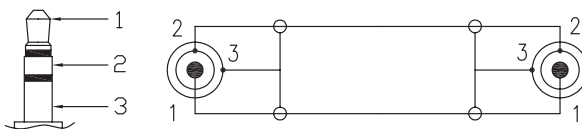

3.5mm Stereo Plug to 3.5mm Stereo Plug

pro-SIGNAL

Soldered Drawing:

3.5mm Stereo Plug

3.5mm Stereo Plug

Cable Word:

DIGITAL Fully Shielded High Definition PC-OFC Interconnect Cable for Home Theater and Digital Stereo Hi-Fi Systems → →

Dimensions : Millimetres

Part Number Table

Description	Cable Length	Part Number
3.5mm Stereo Plug To 3.5mm Stereo Plug	1m	JR9504A/1M
	2m	JR9504A/2M
	3m	JR9504A/3M
	5m	JR9504A/5M
	10m	JR9504A/10M

Important Notice : This data sheet and its contents (the "Information") belong to the members of the Premier Farnell group of companies (the "Group") or are licensed to it. No licence is granted for the use of it other than for information purposes in connection with the products to which it relates. No licence of any intellectual property rights is granted. The Information is subject to change without notice and replaces all data sheets previously supplied. The Information supplied is believed to be accurate but the Group assumes no responsibility for its accuracy or completeness, any error in or omission from it or for any use made of it. Users of this data sheet should check for themselves the Information and the suitability of the products for their purpose and not make any assumptions based on information included or omitted. Liability for loss or damage resulting from any reliance on the Information or use of it (including liability resulting from negligence or where the Group was aware of the possibility of such loss or damage arising) is excluded. This will not operate to limit or restrict the Group's liability for death or personal injury resulting from its negligence. pro-SIGNAL is the registered trademark of the Group. © Premier Farnell plc 2012.