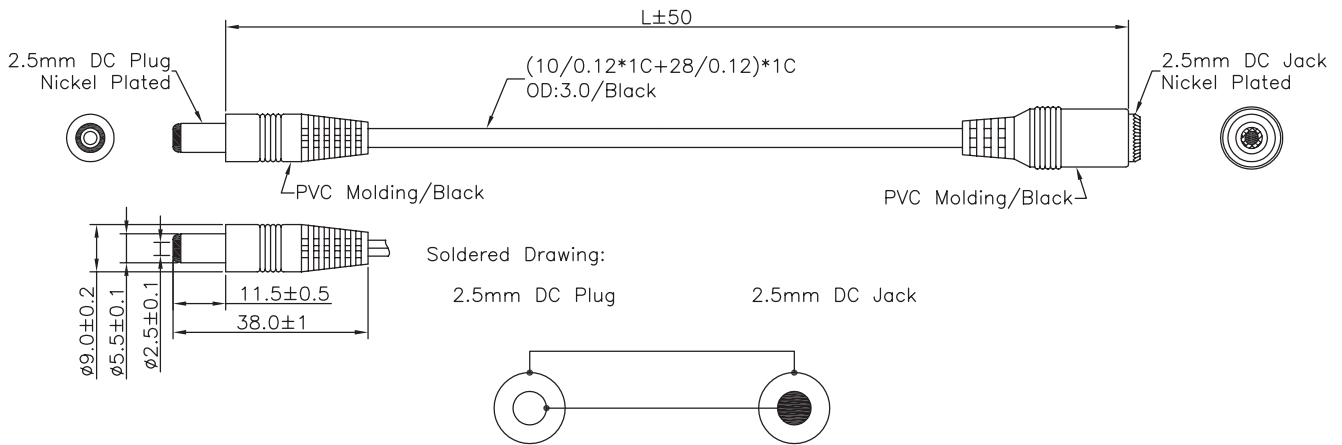

2.5mm DC Plug to 2.5mm DC Jack **pro-ELEC**

Specifications:

Connector Type A	: 2.5mm DC Power Socket
Connector Type B	: 2.5mm DC Power Plug
Jacket Colour	: Black
Cable Assembly Type	: Power

Dimensions : Millimetres

Part Number Table

Description	"L"	Part Number
Lead, DC Extension, 2.5mm	1.5m	JR8307 1.5M
	3m	JR8307 3M
	5m	JR8307-5M

Important Notice : This data sheet and its contents (the "Information") belong to the members of the Premier Farnell group of companies (the "Group") or are licensed to it. No licence is granted for the use of it other than for information purposes in connection with the products to which it relates. No licence of any intellectual property rights is granted. The Information is subject to change without notice and replaces all data sheets previously supplied. The Information supplied is believed to be accurate but the Group assumes no responsibility for its accuracy or completeness, any error in or omission from it or for any use made of it. Users of this data sheet should check for themselves the Information and the suitability of the products for their purpose and not make any assumptions based on information included or omitted. Liability for loss or damage resulting from any reliance on the Information or use of it (including liability resulting from negligence or where the Group was aware of the possibility of such loss or damage arising) is excluded. This will not operate to limit or restrict the Group's liability for death or personal injury resulting from its negligence. pro-ELEC is the registered trademark of the Group. © Premier Farnell plc 2012.