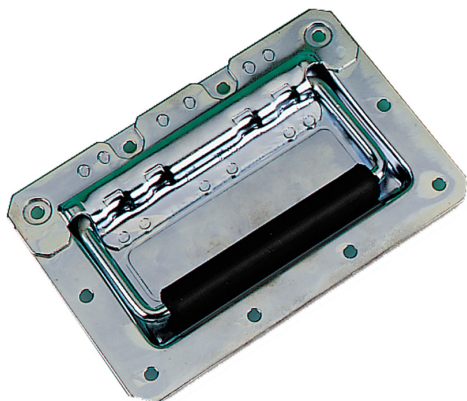

# Handle Recessed

pro-SIGNAL

## Features:

- Bright plated steel recessed handle with spring return and black plastic grip

## Specifications:

Cut Out	: 128mm × 75mm
Dimensions	: 161mm × 107mm × 17mm
Handle Material	: Steel
Handle Type	: Recessed
Colour	: Natural

## Part Number Table

Description	Part Number
Handle, Recessed	L098BA

**Important Notice** : This data sheet and its contents (the "Information") belong to the members of the Premier Farnell group of companies (the "Group") or are licensed to it. No licence is granted for the use of it other than for information purposes in connection with the products to which it relates. No licence of any intellectual property rights is granted. The Information is subject to change without notice and replaces all data sheets previously supplied. The Information supplied is believed to be accurate but the Group assumes no responsibility for its accuracy or completeness, any error in or omission from it or for any use made of it. Users of this data sheet should check for themselves the Information and the suitability of the products for their purpose and not make any assumptions based on information included or omitted. Liability for loss or damage resulting from any reliance on the Information or use of it (including liability resulting from negligence or where the Group was aware of the possibility of such loss or damage arising) is excluded. This will not operate to limit or restrict the Group's liability for death or personal injury resulting from its negligence. pro-SIGNAL is the registered trademark of the Group. © Premier Farnell plc 2012.