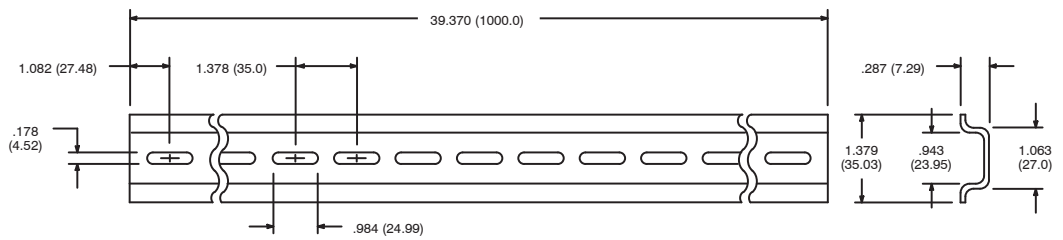

R95-125

Prepunched Aluminum DIN Rail

Features

- Available in 1 Meter Lengths

R95-126

DIN Rail Pressure Clamp

X-ON Electronics

Largest Supplier of Electrical and Electronic Components