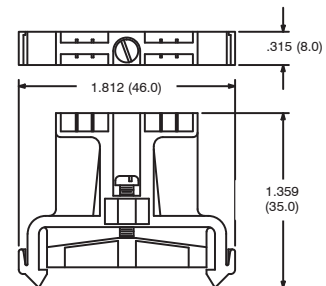

R95-125

Prepunched Aluminum DIN Rail

Features

- Available in 1 Meter Lengths

R95-126

DIN Rail Pressure Clamp

X-ON Electronics

Largest Supplier of Electrical and Electronic Components