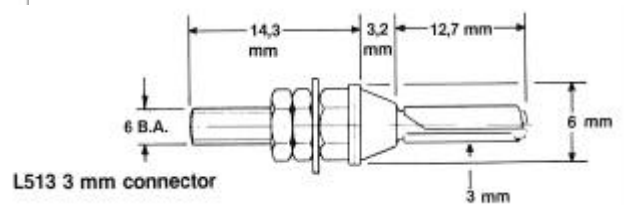

SINGLE POLE 3MM CONNECTORS

L1317
Fixed connector,
square face

L1317

L1317

Order reference: L1317/Colour

Panel cut-out

L513
Single pole, uninsulated
3 mm connector,
O-Z contact

L513

L513 3 mm connector

L378A/3
Free connector,
O-Z contact, clamp or
solder connection

L378A/3

L378A/3

L514
Single pole, uninsulated
4 mm connector,
O-Z contact

L514

L514 4 mm connector

BLP reserve the right to change without prior notice the information contained within this leaflet