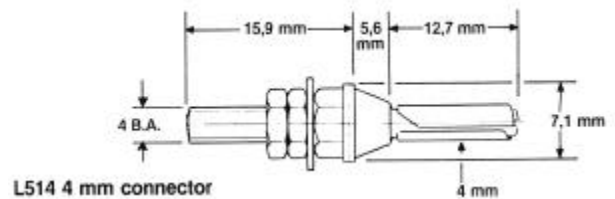

SINGLE POLE 3MM CONNECTORS

L1317
Fixed connector,
square face

L1317

L1317

Order reference: L1317/Colour

Panel cut-out

L513
Single pole, uninsulated
3 mm connector,
O-Z contact

L513

L513 3 mm connector

L378A/3
Free connector,
O-Z contact, clamp or
solder connection

L378A/3

L378A/3

L514
Single pole, uninsulated
4 mm connector,
O-Z contact

L514

L514 4 mm connector

BLP reserve the right to change without prior notice the information contained within this leaflet