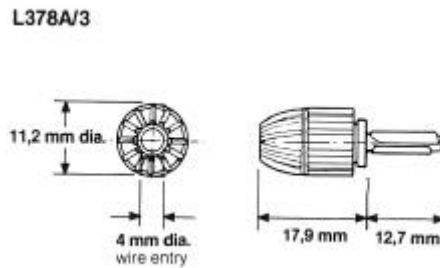

SINGLE POLE 3MM CONNECTORS

L1317
Fixed connector,
square face

L1317

L1317

Order reference: L1317/Colour

Panel cut-out

L513
Single pole, uninsulated
3 mm connector,
O-Z contact

L513

L513 3 mm connector

L378A/3
Free connector,
O-Z contact, clamp or
solder connection

L378A/3

L378A/3

L514
Single pole, uninsulated
4 mm connector,
O-Z contact

L514

L514 4 mm connector

BLP reserve the right to change without prior notice the information contained within this leaflet