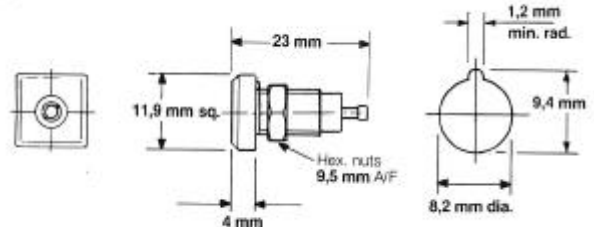

SINGLE POLE 3MM CONNECTORS

L1317
Fixed connector,
square face

L1317

L1317

Order reference: L1317/Colour

Panel cut-out

L513
Single pole, uninsulated
3 mm connector,
O-Z contact

L513

L513 3 mm connector

L378A/3
Free connector,
O-Z contact, clamp or
solder connection

L378A/3

L378A/3

L514
Single pole, uninsulated
4 mm connector,
O-Z contact

L514

L514 4 mm connector

BLP reserve the right to change without prior notice the information contained within this leaflet