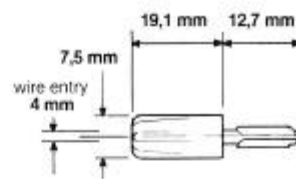

SINGLE POLE 4MM CONNECTORS

L378A/4 Clamp or solder

Ordering reference: L378A/4/Colour

L1716A Crimp or solder connection

Ordering reference: L1716A/Colour

L1318 Fixed connector, square face

Ordering reference: L1318/Colour

L1413 Fixed connector, round face

Ordering reference: L1413/Colour

E6013 Fixed connector, round face, for 20mm long mating contact

Ordering reference: E6013/Colour

BLP reserve the right to change without prior notice the information contained within this leaflet