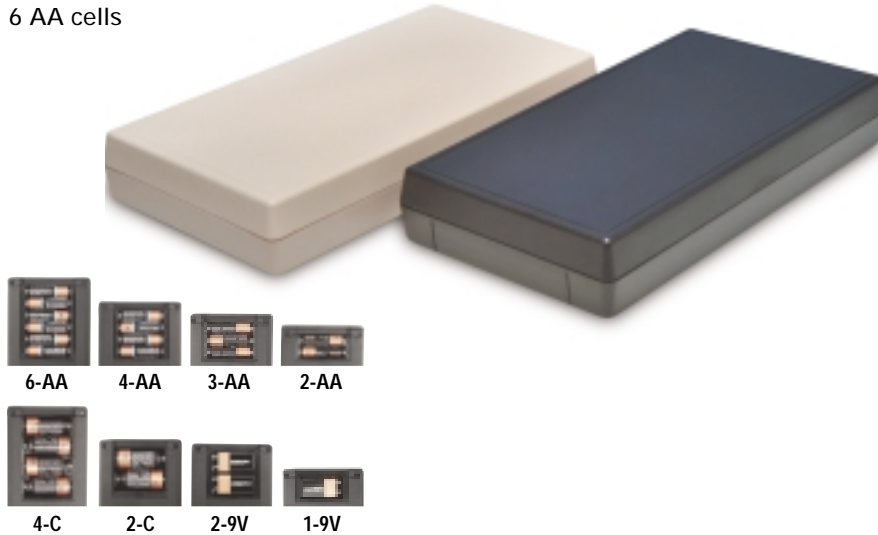

100 Series Case (Recessed or flush top available)

A very versatile shell enclosure with recessed area for membrane keypad. Battery options include: 2AA, 3AA, 4AA, 6AA, 1 or 2-9V, 2C, 4C and No battery.

Battery Options:

- No Battery
- 2 AA cells   1 or 2-9V cells
- 3 AA cells   2 C sized sells
- 4 AA cells   4 C sized cells
- 6 AA cells

Color Options:

- PC Bone
- Black
- Custom color matching

Standard Material Options:

- ABS UL 94 VO (fire retardant)
- ABS UL 94 HB standard

Dimension Options:

- (L x W x H)
- 7.50" x 4.0" x 1.12"
- 7.50" x 4.0" x 1.29"
- 7.50" x 4.0" x 1.75"
- 7.50" x 4.0" x 1.90"

Case Dimensions	7.5x4.0x1.2 inches	7.5x4.0x1.29 inches	7.5x4.0x1.75 inches	7.5x4.0x1.90 inches
Description	Part No.	Part No.	Part No.	Part No.
Shell case with NO Battery Compartment	100-41-NO	100-42-NO	100-41-NO-E	100-42-NO-E
Shell case with 2AA Battery Compartment	100-41-2A	100-42-2A	100-41-2A-E	100-42-2A-E
Shell case with 3AA Battery Compartment	100-41-3A	100-42-3A	100-41-3A-E	100-42-3A-E
Shell case with 4AA Battery Compartment	100-41-4A	100-42-4A	100-41-4A-E	100-42-4A-E
Shell case with 6AA Battery Compartment	100-41-6A	100-42-6A	100-41-6A-E	100-42-6A-E
Shell case with 9V Battery Compartment	100-41-9V	100-42-9V	100-41-9V-E	100-42-9V-E
Shell case with 2-9V Battery Compartment	100-41-29V	100-42-29V	100-41-29V-E	100-42-29V-E
Shell case with 2C Battery Compartment			100-41-2C-E	100-42-2C-E
Shell case with 4C Battery Compartment			100-41-4C-E	100-42-4C-E

Note: for black add BL to part number, for bone add BO to part number

Note: For recessed tops add R

Note: For Flush tops add F

ACCESSORIES

Protective Boot w/Integrated tilt bar	Light Blue	Dark Blue	Bright Orange	Bright Yellow	Red	Black	
	Part No.	Part No.	Part No.	Part No.	Part No.	Part No.	
	100-RBT-LBL	100-RBT-DBL	100-RBT-ORG	100-RBT-YEL	100-RBT-RED	100-RBT-BLK	
Battery Clip Sets	2AA set	3AA set	4AA set	6AA set	9V snap on	2C set	4C set
	Part No.	Part No.	Part No.	Part No.	Part No.	Part No.	Part No.
	BAT-2A	BAT-3A	BAT-4A	BAT-6A	BAT-9VS	BAT-2C	BAT-4C
Belt Clips	Bone	Black					
	Part No.	Part No.					
	CLP-BONE	CLP-BLK					
Expander Panel	Black Panel	Bone Panel					
	Part No.	Part No.					
(increases case height by 0.5 inches)	100-EXPBLK	100-EXPBONE					
Required for C size battery options