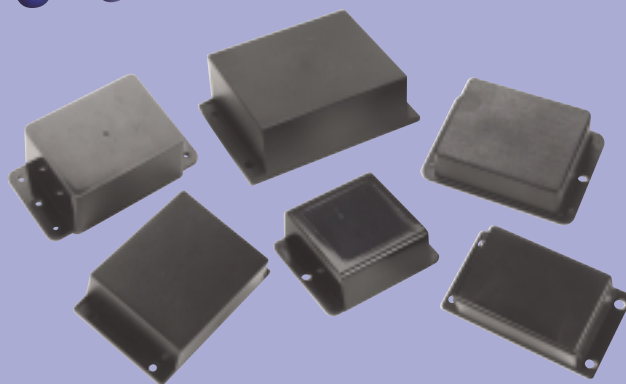

## 100 Series Case (Recessed or flush top available)

A very versatile shell enclosure with recessed area for membrane keypad. Battery options include: 2AA, 3AA, 4AA, 6AA, 1 or 2-9V, 2C, 4C and No battery.

## New for 2004

Featuring eight new product lines with protective rubber boots.

NEMA 4 / IP65 Enclosures

Extruded Aluminum

Protective Boots

NEW!

LCD Enclosures

ENCLOSURES & ASSEMBLY SERVICES

Enclosing electronics one box at a time.

Handheld Enclosures

Flange Cases

See back page for International Distribution Network