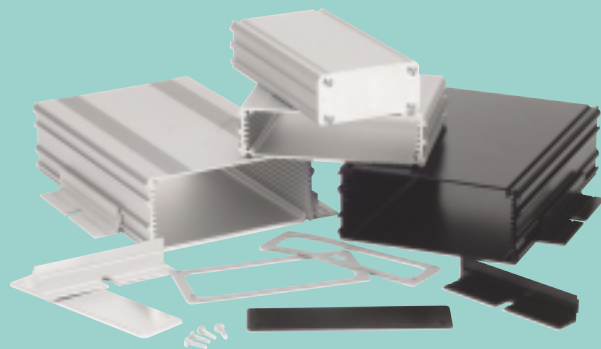

## 100 Series Case (Recessed or flush top available)

A very versatile shell enclosure with recessed area for membrane keypad. Battery options include: 2AA, 3AA, 4AA, 6AA, 1 or 2-9V, 2C, 4C and No battery.

## New for 2004

Featuring eight new product lines with protective rubber boots.

NEMA 4 / IP65 Enclosures

Extruded Aluminum

Protective Boots

NEW!

LCD Enclosures

ENCLOSURES & ASSEMBLY SERVICES

Enclosing electronics one box at a time.

Handheld Enclosures

Flange Cases

See back page for International Distribution Network