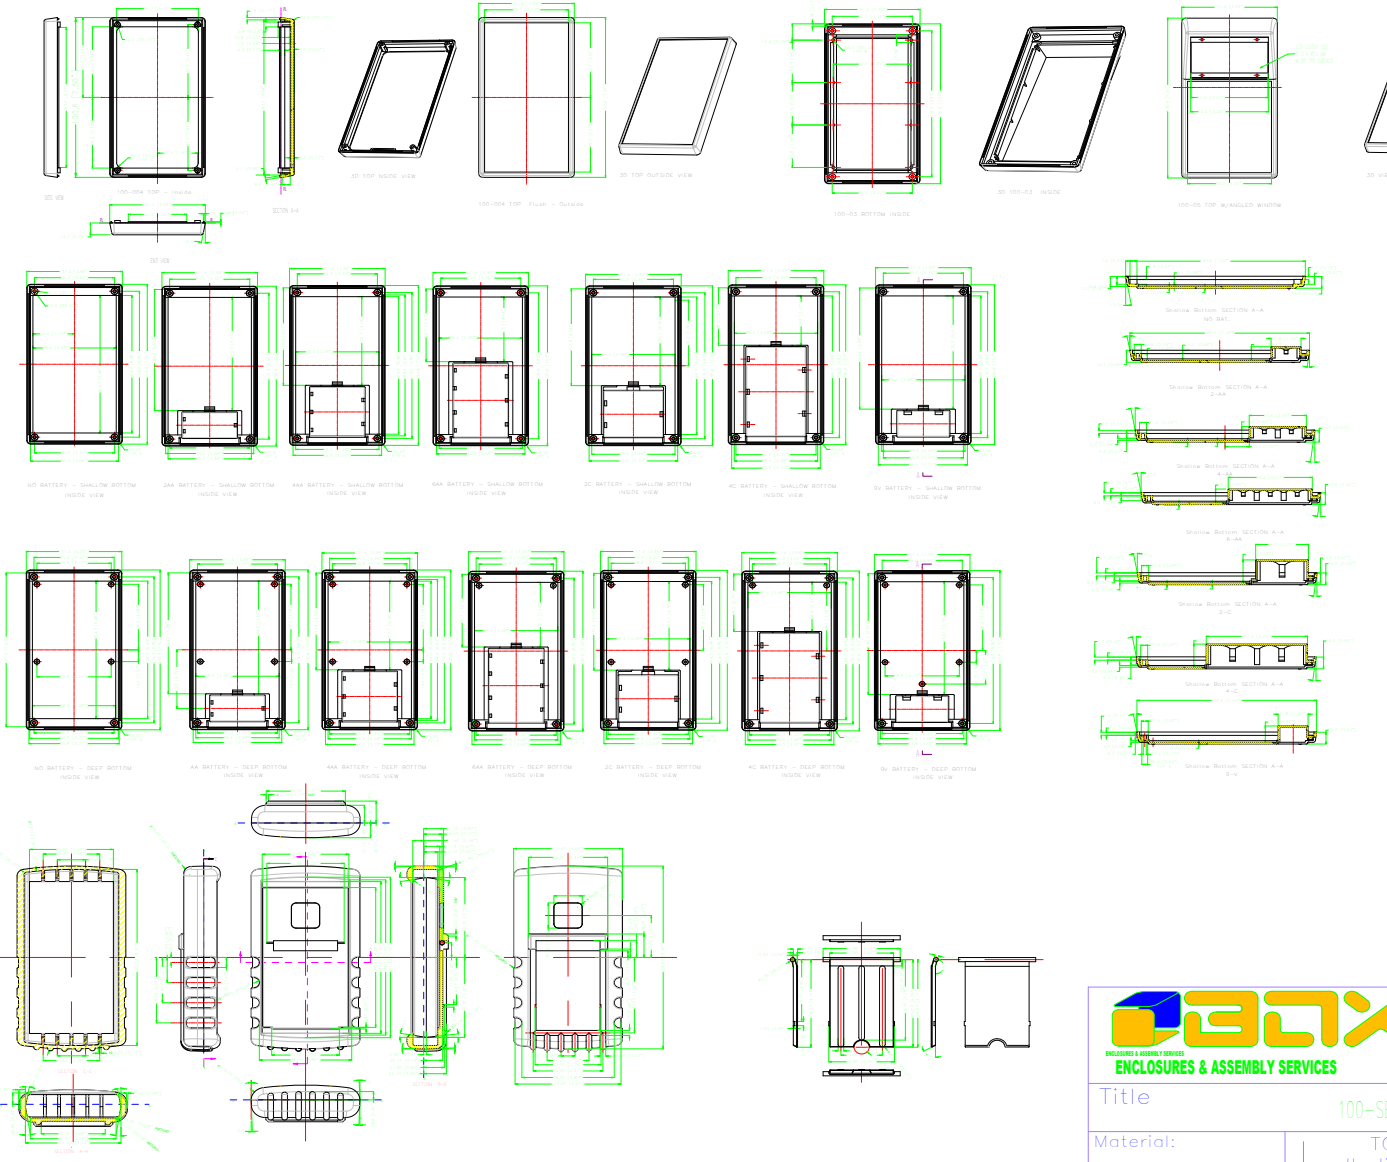

THIS DRAWING IS THE PROPERTY OF AND MAY EMBODY PROPRIETARY INFORMATION OWNED BY X-Box Enclosures, IT IS PROVIDED UNDER A CONFIDENTIAL RELATIONSHIP FOR A SPECIFIC PURPOSE, THE RECIPIENT AGREES TO USE IT ONLY FOR SUCH PURPOSE AND RETURN IT TO X-Box Enclosure UPON REQUEST.

ENCLOSURES & ASSEMBLY SERVICES

Title: 100-SEP

Material:

Finish:

Proj.

TO: all dimensions unless otherwise specified

0
X
.X
.XX
AN