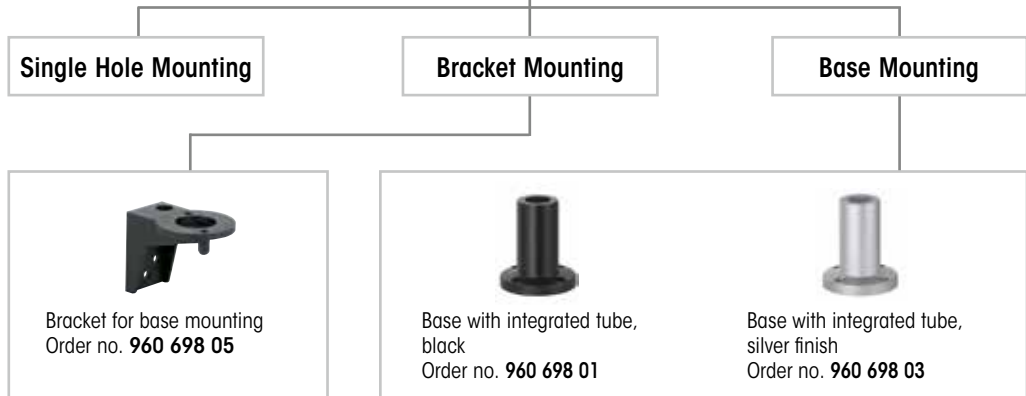

## This is how to select your signal tower

### ► STEP 1

Select the signal tower of your choice with or without buzzer, with the appropriate connection, housing colour, voltage and number of tiers.

Part numbers can be found on pages 74 and 75.

- 2-5 tiers
- With or without buzzer
- M12 plug or cable
- Black or silver finish

### ► STEP 2

Select up to two extension tubes.

### ► STEP 3

Select the appropriate fixing accessories for your application, using for example a tube and base or a bracket mount.