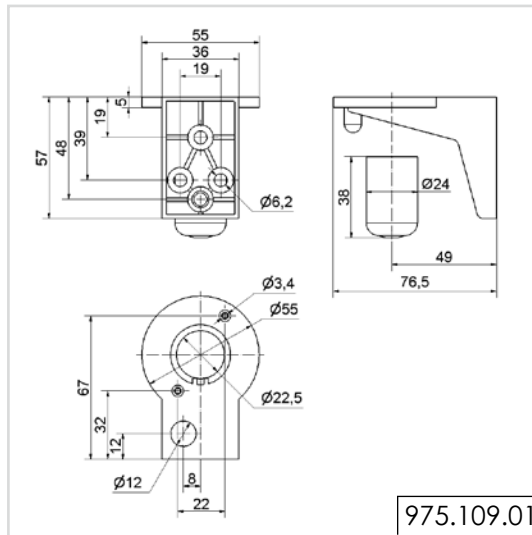

# Technical Diagrams

Technical Diagrams

**! ADDITIONAL INFORMATION:**

You are welcome to request the technical diagrams in digital form. The relevant 3D models, instruction leaflets and connection diagrams can be obtained from us or downloaded from our homepage at any time.

# Technical Diagrams

Technical  
Diagrams

**WERMA** SIGNALTECHNIK **698/699**

EN 60947-5-1

698 210 75

699 110 75

310.698.001.1013

© D