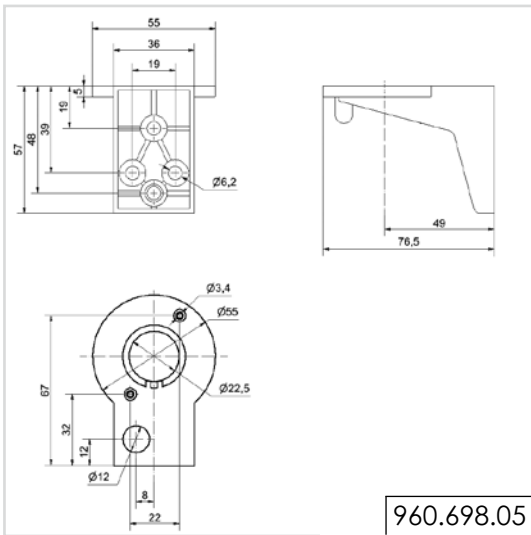

# Technical Diagrams

Technical Diagrams

**! ADDITIONAL INFORMATION:**

You are welcome to request the technical diagrams in digital form. The relevant 3D models, instruction leaflets and connection diagrams can be obtained from us or downloaded from our homepage at any time.

# Technical Diagrams

Technical  
Diagrams

**WERMA** SIGNALTECHNIK **698/699**

EN 60947-5-1

698 210 75

699 110 75

310.698.001.1013

© D