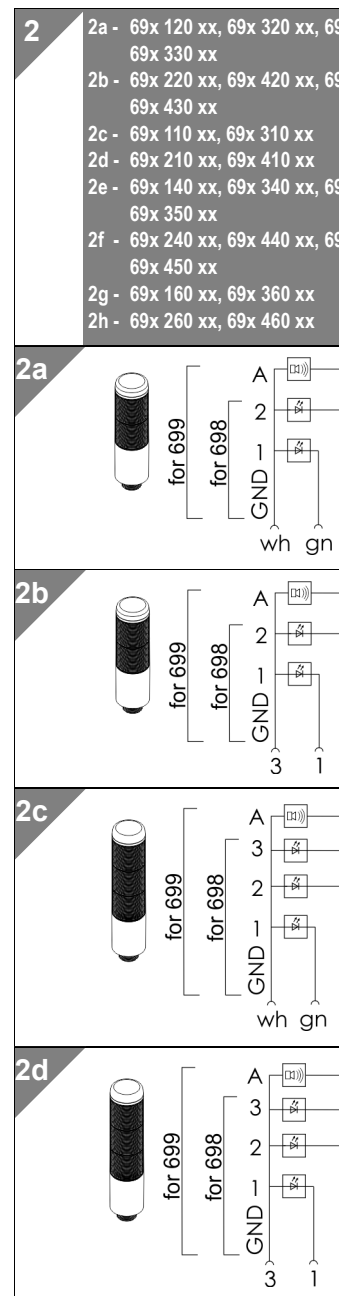

### ► STEP 1

Select the signal tower of your choice with or without buzzer, with the appropriate connection, housing colour, voltage and number of tiers.

Part numbers can be found on pages 74 and 75.

- 2-5 tiers
- With or without buzzer
- M12 plug or cable
- Black or silver finish

### ► STEP 4

Where appropriate, select the bracket and the contact box.

**TIP**

The Signal Devices Site on the internet: [www.werma.com](http://www.werma.com)

On the signal tower pages of [www.werma.com](http://www.werma.com) use the selection tool „Configurator“ to select the Kompakt 37 signal tower according to your requirements. With the help of intuitive questions and pictures you will be able to make your choice with just a few mouse clicks.

### TECHNICAL SPECIFICATIONS:

**Life duration up to 50,000 hrs**

<b>Dimensions (Ø x Height):</b>	2 tier: 37.5 mm x 127.5 mm 3 tier: 37.5 mm x 161.5 mm 4 tier: 37.5 mm x 195.5 mm 5 tier: 37.5 mm x 229.5 mm (Protrusion from panel)
<b>Housing:</b>	PC
<b>Fixing:</b>	Single hole mounting for Ø 22.5 mm (M22 x 1.5 mm) Base or bracket mounting (accessory)
<b>Connection:</b>	Cable connection: Cable, 2 m long, Plug connection: M12 Plug (2/3 tier: 5 pole; 4/5 tier: 8 pole)
<b>Current consumption:</b>	50 mA per tier / buzzer
Nut and seal included in assembly.	

	698 X20 75 698 X30 75	24 V $\approx$ , < 2 x 50
	698 X20 74 698 X30 74	12 V $\approx$ , < 2 x 12
	699 X20 75 699 X30 75	24 V $\approx$ , < 3 x 50
	699 X20 74 699 X30 74	12 V $\approx$ , < 2 x 12 < 1 x 10
	698 X10 75	24 V $\approx$ , < 3 x 50
	698 X10 74	12 V $\approx$ , < 3 x 12
	699 X10 75	24 V $\approx$ , < 4 x 50
	699 X10 74	12 V $\approx$ , < 3 x 12 < 1 x 10
	698 X40 75 698 X50 75	24 V $\approx$ , < 4 x 50
	699 X40 75 699 X50 75	24 V $\approx$ , < 5 x 50
	698 X60 75	24 V $\approx$ , < 5 x 50
	699 X60 75	24 V $\approx$ , < 6 x 50