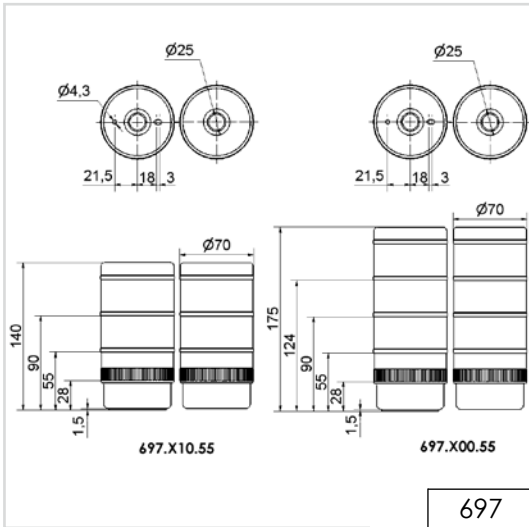

Technical Diagrams

Technical Diagrams