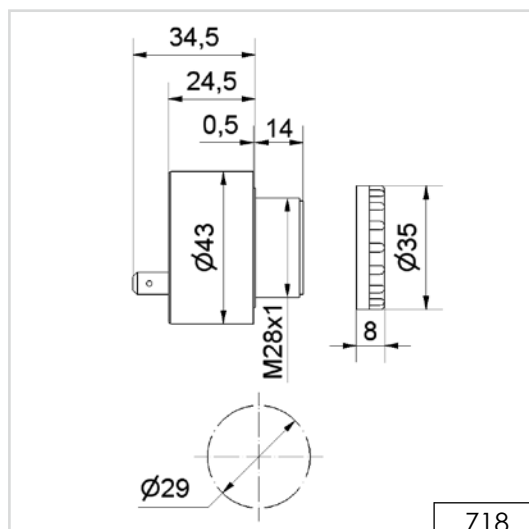

Technical Diagrams

Technical Diagrams