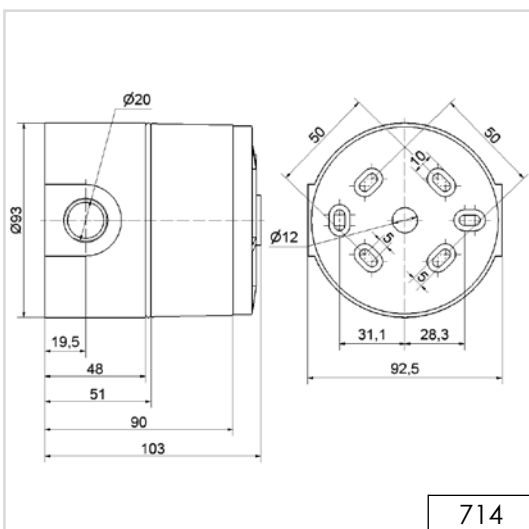

Technical Diagrams

Technical Diagrams