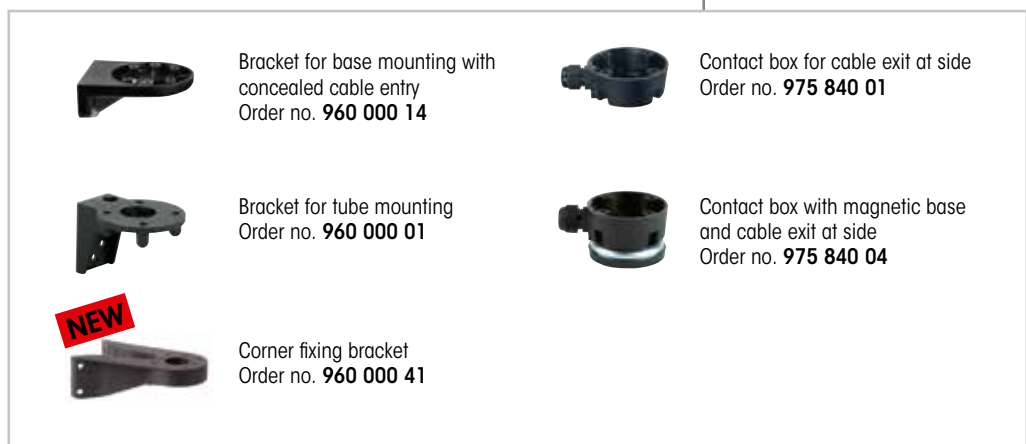

### ► STEP 1

Select the signal tower of your choice with or without buzzer, with the appropriate connection, housing colour, voltage and number of tiers.

Part numbers can be found on pages 74 and 75.

- 2-5 tiers
- With or without buzzer
- M12 plug or cable
- Black or silver finish

### ► STEP 2

Select up to two extension tubes.

### ► STEP 3

Select the appropriate fixing accessories for your application, using for example a tube and base or a bracket mount.

### ► STEP 4

Where appropriate, select the bracket and the contact box.

**TIP**

The Signal Devices Site on the internet: [www.werma.com](http://www.werma.com)

On the signal tower pages of [www.werma.com](http://www.werma.com) use the selection tool „Configurator“ to select the Kompakt 37 signal tower according to your requirements. With the help of intuitive questions and pictures you will be able to make your choice with just a few mouse clicks.