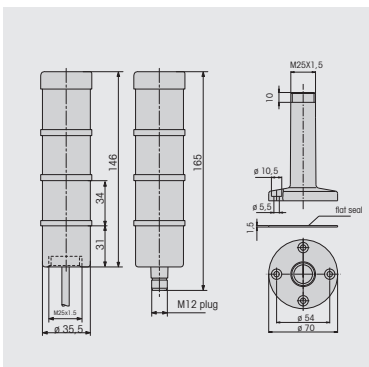

693

LED Signal Tower Kompakt 36 in metal design

- Clear domes ensure signalling effect even in direct sunlight
- Plastic housing with aesthetic metal coating
- LED Permanent light elements with life duration up to 50,000 hours
- Simplified ordering through ready-assembled tower
- 36 mm diameter
- Can be operated with PLC control system
- Available with user-friendly plug connection

TECHNICAL SPECIFICATIONS:

Dimensions (Diameter x Height):	2 tier: 36 x 113 mm 3 tier: 36 x 147 mm
Housing:	Housing parts PC
Fixing:	Base mounting Tube mounting Bracket mounting
Connection:	cable, 2 m long, M12 plug, each with adapter M25 / M20 for fixing rubber seal
Operating voltage:	24 V DC
Current consumption:	40 mA per tier
Starting current:	< 500 mA can be triggered via PLC

ORDER SPECIFICATIONS:

		Order no.	Connection type
2 tier	red/green	693 080 55	cable
	red/yellow	693 090 55	cable
	red/green	693 580 55	plug-type
	red/yellow	693 590 55	plug-type
3 tier	red/yellow/green	693 070 55	cable
	red/yellow/green	693 570 55	plug

Available from June 2005

ACCESSORIES:

Fixing bracket, black	960 693 01
Cable gland M20 x 1.5	960 693 02
Base with integrated tube M25 x 1.5 including rubber seals, silver	960 693 06
M12 counter-plug with 5m cable	960 693 05