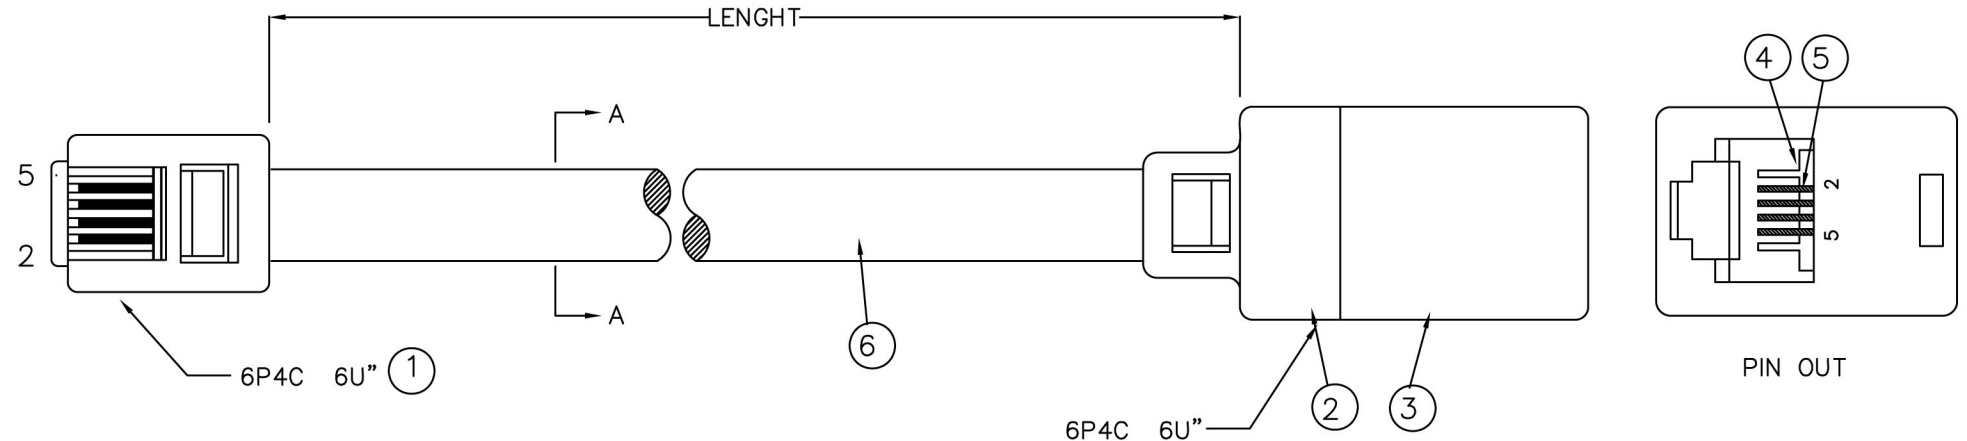

RoHS COMPLIANT

6P4C	PLUG	SPJ	COLOR
2	—————	2	BLACK
3	—————	3	RED
4	—————	4	GREEN
5	—————	5	YELLOW

7	COLOUR		Ivory		
6	CABLE	PVC	4C 28AWG(7*0.12)	1	TC4XXXXXXFXX196
5	CONCACT PIN	Gold plated phosphor bronze	∅0.45	4	GP99XXX
4	Insert	ABS	6P	1	IH000C6XXXXX
3	SPJ HOUSING2	PC	6P	1	AH350-6XXXXX
2	SPJ HOUSING1	PC	6P	1	AHSPJ46UXXXX
1	PLUG	PC	6P4C F	1	PG46X3000XC0
NO	Name	Material	Specification	QTY	Drawing No

APPD.		P/N	LED&LEDfec		
CHKD.		FILE	TLXX4C28XX1F450.DWG		
DR.		TITLE	TL		

REV.	DESCRIPTION	ENG.	APPROVAL
1			
2			
3			
4			

TUK Ltd			SCALE	/	SIZE	A4
RJ11 extension lead			UNIT	MM	REV.	A4

X-ON Electronics