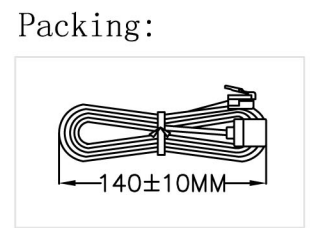

RoHS COMPLIANT

6P4C	PLUG	SPJ	COLOR
2	—————	2	BLACK
3	—————	3	RED
4	—————	4	GREEN
5	—————	5	YELLOW

7	COLOUR		Ivory		
6	CABLE	PVC	4C 28AWG(7*0.12)	1	TC4XXXXXXFXX196
5	CONCACT PIN	Gold plated phosphor bronze	∅0.45	4	GP99XXX
4	Insert	ABS	6P	1	IH000C6XXXXX
3	SPJ HOUSING2	PC	6P	1	AH350-6XXXXX
2	SPJ HOUSING1	PC	6P	1	AHSPJ46UXXXX
1	PLUG	PC	6P4C F	1	PG46X3000XC0
NO	Name	Material	Specification	QTY	Drawing No

APPD.		P/N	LED&LEDfec		
CHKD.		FILE	TLXX4C28XX1F450.DWG		
DR.		TITLE	TL		

REV.	DESCRIPTION	ENG.	APPROVAL
1			
2			
3			
4			

TUK Ltd			SCALE	/	SIZE	A4
RJ11 extension lead			UNIT	MM	REV.	A4

X-ON Electronics