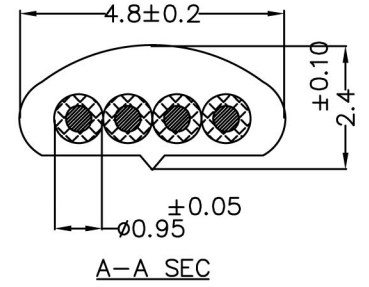

RoHS COMPLIANT

6P4C	PLUG	SPJ	COLOR
2	—————	2	BLACK
3	—————	3	RED
4	—————	4	GREEN
5	—————	5	YELLOW

7	COLOUR		Ivory		
6	CABLE	PVC	4C 28AWG(7*0.12)	1	TC4XXXXXXFXX196
5	CONCACT PIN	Gold plated phosphor bronze	∅0.45	4	GP99XXX
4	Insert	ABS	6P	1	IH000C6XXXXX
3	SPJ HOUSING2	PC	6P	1	AH350-6XXXXX
2	SPJ HOUSING1	PC	6P	1	AHSPJ46UXXXX
1	PLUG	PC	6P4C F	1	PG46X3000XC0
NO	Name	Material	Specification	QTY	Drawing No

APPD.		P/N	LED&LEDfec		
CHKD.		FILE	TLXX4C28XX1F450.DWG		
DR.		TITLE	TL		

REV.	DESCRIPTION	ENG.	APPROVAL
1			
2			
3			
4			

TUK Ltd			SCALE	/	SIZE	A4
RJ11 extension lead			UNIT	MM	REV.	A4

X-ON Electronics