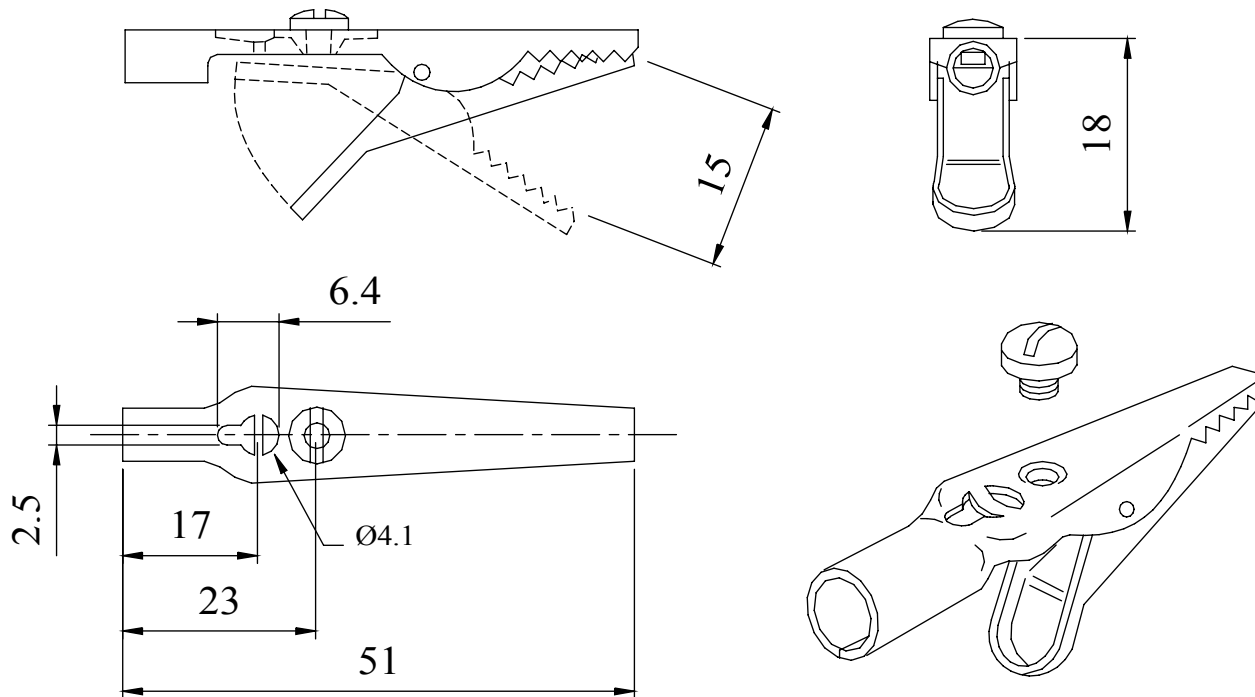

General purpose crocodile clip, manufactured from nickel plated steel. This product has been engineered to allow fine wires to be held securely by an undercut turned brass clamping screw. There is a rear entry that will accept 4mm plugs.

MATERIAL

CLIP

Mild Steel,
Nickel plated

SCREW

Brass,
BS 2874 CZ121

Current Rating: 5 Amps

RATED VOLTAGE: 50V

Dimensions

Tel No. +44(0)1724 273200 Website www.dem-uk.com

PROPRIETARY AND CONFIDENTIAL

THE INFORMATION CONTAINED IN THIS DRAWING IS THE SOLE PROPERTY OF ALPHA 3 MANUFACTURING. ANY REPRODUCTION IN PART OR AS A WHOLE WITHOUT THE WRITTEN PERMISSION OF ALPHA 3 MANUFACTURING IS PROHIBITED.

UNLESS OTHERWISE SPECIFIED: DIMENSIONS ARE IN MILLIMETRES
LINEAR TOLERANCE:
NO DECIMAL PLACES ±0.5mm
1 DECIMAL PLACE ±0.25mm
2 DECIMAL PLACES ±0.125mm
ANGULAR TOLERANCE: ±1°

FINISH SEE NOTE

DEBURR AND BREAK SHARP EDGES

DRAWN BY

SPB

TITLE GENERAL SPECIFICATION
CROCODILE CLIP
303-0000

APPROVED BY

WC

THIRD ANGLE PROJECTION

SHEET 1 OF 1

SCALE 1:1

DRAWING NO. 303-0000

ISSUE 04

A4

Release

MATERIAL

SEE NOTE