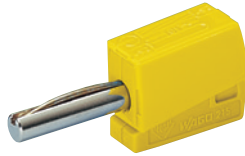

Banana Plugs (Only for Safety Extra-Low Voltage)

For sockets Ø 4 mm / 0.157 in 0.08 – 2.5 mm ² AWG 28 – 14 42 V 20 A  9 – 11 mm / 0.39 in	For sockets Ø 4 mm / 0.157 in 0.08 – 2.5 mm ² AWG 28 – 14 42 V 20 A  9 – 11 mm / 0.39 in	For sockets Ø 4 mm / 0.157 in 0.08 – 2.5 mm ² AWG 28 – 14 42 V 20 A  9 – 11 mm / 0.39 in
---	--	--

Color	Item No.	Pack. unit pcs	Color	Item No.	Pack. unit pcs	Item No.	Pack. unit pcs
Banana plug, for sockets Ø 4 mm/0.157 in orange	215-211	50	Banana plug, for sockets Ø 4 mm/0.157 in yellow	215-511	50	Banana plugs, for sockets Ø 4 mm/0.157 in color mixed 10 each – orange, white, black, blue, yellow	215-111 50

Color	Item No.	Pack. unit pcs	Color	Item No.	Pack. unit pcs
Banana plug, for sockets Ø 4 mm/0.157 in red	215-212	50	Banana plug, for sockets Ø 4 mm/0.157 in blue	215-711	50

To connect: Press button fully and insert stripped conductor into square entry hole and release.

Color	Item No.	Pack. unit pcs	Color	Item No.	Pack. unit pcs
Banana plug, for sockets Ø 4 mm/0.157 in black	215-311	50	Banana plug, for sockets Ø 4 mm/0.157 in grey	215-811	50

Banana plug used as test plug
Picture shows test adapter 209-170