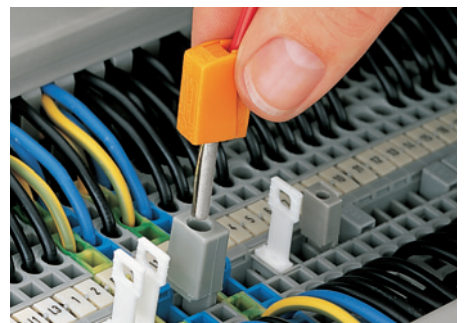

Banana Plugs (Only for Safety Extra-Low Voltage)

For sockets Ø 4 mm / 0.157 in 0.08 – 2.5 mm ² AWG 28 – 14 42 V 20 A  9 – 11 mm / 0.39 in	For sockets Ø 4 mm / 0.157 in 0.08 – 2.5 mm ² AWG 28 – 14 42 V 20 A  9 – 11 mm / 0.39 in	For sockets Ø 4 mm / 0.157 in 0.08 – 2.5 mm ² AWG 28 – 14 42 V 20 A  9 – 11 mm / 0.39 in
---	--	--

Color	Item No.	Pack. unit pcs	Color	Item No.	Pack. unit pcs	Item No.	Pack. unit pcs
Banana plug, for sockets Ø 4 mm/0.157 in orange	215-211	50	Banana plug, for sockets Ø 4 mm/0.157 in yellow	215-511	50	Banana plugs, for sockets Ø 4 mm/0.157 in color mixed 10 each – orange, white, black, blue, yellow	215-111 50

Color	Item No.	Pack. unit pcs	Color	Item No.	Pack. unit pcs
Banana plug, for sockets Ø 4 mm/0.157 in red	215-212	50	Banana plug, for sockets Ø 4 mm/0.157 in blue	215-711	50

To connect: Press button fully and insert stripped conductor into square entry hole and release.