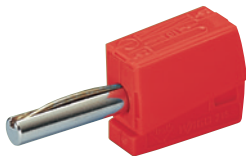

Banana Plugs (Only for Safety Extra-Low Voltage)

For sockets Ø 4 mm / 0.157 in 0.08 – 2.5 mm ² AWG 28 – 14 42 V 20 A  9 – 11 mm / 0.39 in	For sockets Ø 4 mm / 0.157 in 0.08 – 2.5 mm ² AWG 28 – 14 42 V 20 A  9 – 11 mm / 0.39 in	For sockets Ø 4 mm / 0.157 in 0.08 – 2.5 mm ² AWG 28 – 14 42 V 20 A  9 – 11 mm / 0.39 in
---	--	--

Color	Item No.	Pack. unit pcs	Color	Item No.	Pack. unit pcs	Item No.	Pack. unit pcs
Banana plug, for sockets Ø 4 mm/0.157 in orange	215-211	50	Banana plug, for sockets Ø 4 mm/0.157 in yellow	215-511	50	Banana plugs, for sockets Ø 4 mm/0.157 in color mixed 10 each – orange, white, black, blue, yellow	215-111 50

Color	Item No.	Pack. unit pcs	Color	Item No.	Pack. unit pcs
Banana plug, for sockets Ø 4 mm/0.157 in red	215-212	50	Banana plug, for sockets Ø 4 mm/0.157 in blue	215-711	50

To connect: Press button fully and insert stripped conductor into square entry hole and release.

Color	Item No.	Pack. unit pcs	Color	Item No.	Pack. unit pcs
Banana plug, for sockets Ø 4 mm/0.157 in black	215-311	50	Banana plug, for sockets Ø 4 mm/0.157 in grey	215-811	50

Banana plug used as test plug
Picture shows test adapter 209-170