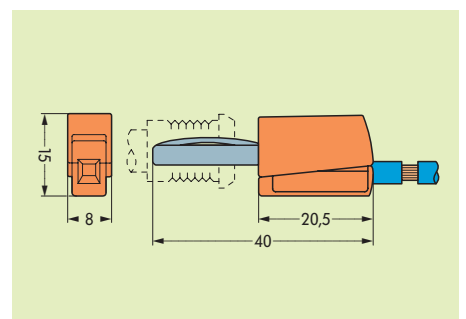

Color	Item No.	Pack. unit pcs	Color	Item No.	Pack. unit pcs	Item No.	Pack. unit pcs
Banana plug, for sockets Ø 4 mm/0.157 in orange	215-211	50	Banana plug, for sockets Ø 4 mm/0.157 in yellow	215-511	50	Banana plugs, for sockets Ø 4 mm/0.157 in color mixed 10 each – orange, white, black, blue, yellow	215-111 50

Color	Item No.	Pack. unit pcs	Color	Item No.	Pack. unit pcs
Banana plug, for sockets Ø 4 mm/0.157 in red	215-212	50	Banana plug, for sockets Ø 4 mm/0.157 in blue	215-711	50

To connect: Press button fully and insert stripped conductor into square entry hole and release.

Color	Item No.	Pack. unit pcs	Color	Item No.	Pack. unit pcs
Banana plug, for sockets Ø 4 mm/0.157 in black	215-311	50	Banana plug, for sockets Ø 4 mm/0.157 in grey	215-811	50

Banana plug used as test plug
Picture shows test adapter 209-170

Color	Item No.	Pack. unit pcs	Color	Item No.	Pack. unit pcs
Banana plug, for sockets Ø 4 mm/0.157 in green	215-411	50	Banana plug, for sockets Ø 4 mm/0.157 in green-yellow	215-911	50
white	215-611	50			