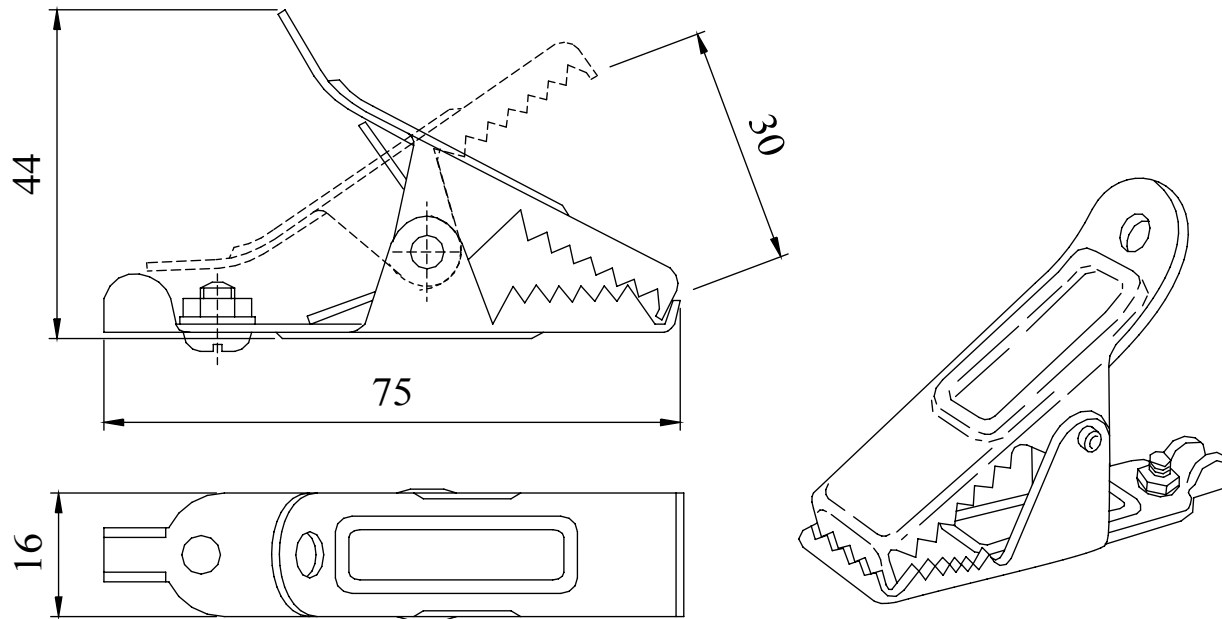

REV	DATE	ECN NUMBER	ECR COMMENT
005	21 Jun 2017	C03630	ADD TEMPERATURE RATING

General purpose crocodile clip.

Manufactured from bright mild steel.

Large (30mm) jaw opening makes it suitable as a battery clip.

The integral cable clamp has a secure 4mm screw fixing.

The enhanced finger grip ensures a simple operation.

CLIP

MATERIAL : Bright Mild Steel
CS4, nickel plated
Temperature Rating : -20 to + 200°C

SCREW / NUT & WASHER : M4 x 6mm, Steel,
Nickel plated
Current Rating : 25 Amps
RATED VOLTAGE: : 50V

PVC INSULATED BOOT AVAILABLE IN
RED 310-0500 OR BLACK 310-0100
OPERATING TEMPERATURE WITH BOOT FITTED -20 TO +60°C

UNLESS OTHERWISE SPECIFIED DIMENSIONS ARE IN MILLIMETRES
LINEAR & RADIAL TOLERANCE:
NO DECIMAL PLACES
1 DECIMAL PLACE
2 DECIMAL PLACES
ANGULAR TOLERANCE:

IF IN DOUBT ASK! DO NOT SCALE DRAWING!
FINISH SEE NOTE
MATERIAL SEE NOTE
THE FINISHED PRODUCT SHOULD BE CLEAN AND FREE FROM ALL LIQUIDS AND DEBRIS. SURFACES SHOULD BE OF UNIFORM APPEARANCE FREE FROM SHARP EDGES, BURRS AND CORROSION

AUTHOR	Shaun Barron	TITLE	LARGE CROCODILE	
EDITOR	DT	FILE	304-0000	
APPROVER	DT	PART	304-0000	
THIRD ANGLE PROJECTION	SHEET 1 OF 1	ISSUE/REV.	005	VERSION 7
SCALE	1:1	A4	RELEASED	EDIT DATE 21 Jun 2017