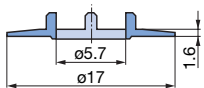

Pointer dial

Marking	Surface	grey	black	red
	matt	042-1915	042-1925	042-1935
	glossy	042-1910	042-1920	042-1930

packing unit: 100 pieces