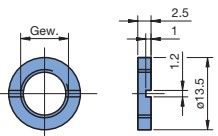

Anti-slip bracket Corresponding shaft with flat	$\varnothing$	a	L	Order number
	4 mm	3,50 mm	7 mm	048-2000
	6 mm	4,60 mm	9 mm	048-2300
	6 mm	5,00 mm	9 mm	048-2100
	1/4"	5,08 mm	9 mm	048-2200