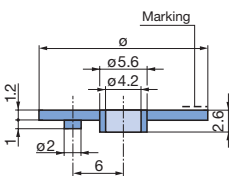

packing unit: 100 pieces

Stator

Marking	ø	with line grey: glossy	30° black: glossy
	17	043-2111	043-2221
	20	043-2110	043-2220

packing unit: 100 pieces

Figure dial (same dimension as pointer dial)

Marking	-	30	30	36	36	60	60	22,5	-	-
	-	0-11	1-12	0-9	1-10	0-5	1-6	0-F	-	-
ø 17 mm	042-2001	042-2101	042-2201	042-2301	042-2401	-	-	042-2701	042-2801	-
ø 20 mm	042-2000	042-2100	042-2200	042-2300	042-2400	042-2500	042-2600	042-2700	042-2800	042-2802