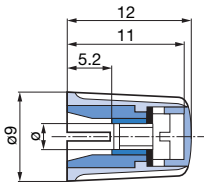

Knob ø 9mm

Knob

Marking	ø	grey		black	
		matt	glossy	matt	glossy
	2	020-1015	020-1010	020-1025	020-1020
	3	020-1115	020-1110	020-1125	020-1120
	1/8"	020-1215	020-1210	020-1225	020-1220
	2	021-1015	021-1010	021-1025	021-1020
	3	021-1115	021-1110	021-1125	021-1120
	1/8"	021-1215	021-1210	021-1225	021-1220

packing unit: 100 pieces