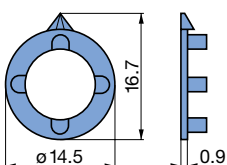

Pointer

Surface	grey	black	red	blue	yellow	green
matt	041-3015	041-3025	041-3035	041-3045	041-3055	041-3065
glossy	041-3010	041-3020	041-3030	041-3040	041-3050	041-3060

packing unit: 100 pieces