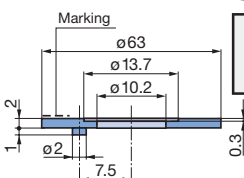

Stator

Marking	with line, grey: glossy	30° black: glossy
	043-7110	043-7220

packing unit: 100 pieces

Figure dial (same dimension as pointer dial)

Marking		30°	30°	27,7°		
$\varnothing$ 63 mm	042-7000	042-7100	042-7200	042-7700	042-7800	042-7802

packing unit: 100 pieces