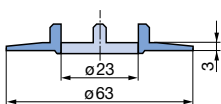

Pointer dial

Marking	Surface	grey	black
	glossy	042-7910	042-7920

packing unit: 100 pieces