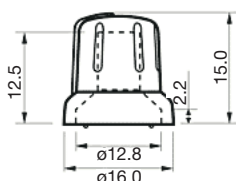

- Line color red, yellow, green on request
- Material: 1st shot: talc filled Polypropylene, 2nd shot: thermoplastic Elastomer
- Operating temperature: -30°C to +50°C

Line positioning for flattet shafts