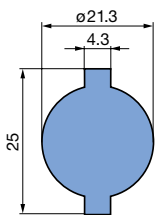

Wing knob

Marking	a	d	ø	grey		black	
				matt	glossy	matt	glossy
	8,3	-	4	022-4315	022-4310	022-4325	022-4320
	10	4,05	6	022-4415	022-4410	022-4425	022-4420
	10	3,2	1/4"	022-4515	022-4510	022-4525	022-4520
	8,3	-	4	023-4315	023-4310	023-4325	023-4320
	10	4,05	6	023-4415	023-4410	023-4425	023-4420
	10	3,2	1/4"	023-4515	023-4510	023-4525	023-4520

packing unit: 100 pieces