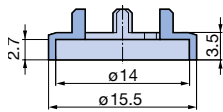

Nut cover

Marking	Surface	grey	black
	matt	044-2015	044-2025
	glossy	044-2010	044-2020
	matt	044-2115	044-2125
	glossy	044-2110	044-2120

packing unit: 100 pieces