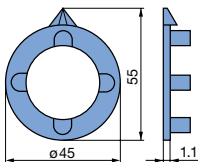

Pointer

Surface	grey	black	red
glossy	041-7110	041-7120	041-7130

packing unit: 100 pieces