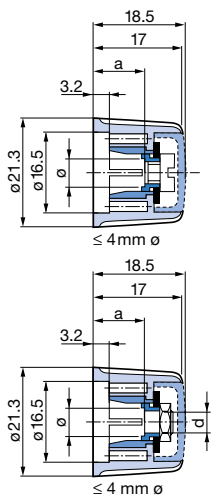

Knob ø 21 mm

Knob

Marking	a	d	ø	grey		black	
				matt	glossy	matt	glossy
	8,3	-	4	020-4315	020-4310	020-4325	020-4320
	10	4,05	6	020-4415	020-4410	020-4425	020-4420
	10	3,2	1/4"	020-4515	020-4510	020-4525	020-4520
	8,3	-	4	021-4315	021-4310	021-4325	021-4320
	10	4,05	6	021-4415	021-4410	021-4425	021-4420
	10	3,2	1/4"	021-4515	021-4510	021-4525	021-4520

packing unit: 100 pieces

Wing knob

Marking	a	d	ø	grey		black	
				matt	glossy	matt	glossy
	8,3	-	4	022-4315	022-4310	022-4325	022-4320
	10	4,05	6	022-4415	022-4410	022-4425	022-4420
	10	3,2	1/4"	022-4515	022-4510	022-4525	022-4520
	8,3	-	4	023-4315	023-4310	023-4325	023-4320
	10	4,05	6	023-4415	023-4410	023-4425	023-4420
	10	3,2	1/4"	023-4515	023-4510	023-4525	023-4520

packing unit: 100 pieces

Cap

Marking	Surface	grey	black	red	blue	yellow	green
	matt	040-4015	040-4025	040-4035	040-4045	040-4055	040-4065
	glossy	040-4010	040-4020	040-4030	040-4040	040-4050	040-4060
	matt	040-4615	040-4625	040-4635	040-4645	040-4655	040-4665
	glossy	040-4610	040-4620	040-4630	040-4640	040-4650	040-4660

packing unit: 100 pieces

Pointer

Surface	grey	black	red	blue	yellow	green
matt	041-4015	041-4025	041-4035	041-4045	041-4055	041-4065
glossy	041-4010	041-4020	041-4030	041-4040	041-4050	041-4060

packing unit: 100 pieces