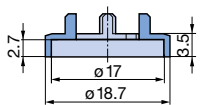

Nut cover

Marking	Surface	grey	black	red
	without line	044-3015	044-3025	044-3035
	glossy	044-3010	044-3020	044-3030
	without line	044-3115	044-3125	044-3135
	glossy	044-3110	044-3120	044-3130
	without line	044-3215	044-3225	044-3235
	glossy	044-3210	044-3220	044-3230

packing unit: 100 pieces