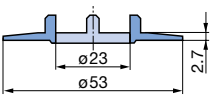

Pointer dial

Marking	Surface	grey	black	red
	matt	042-6915	042-6925	042-6935
	glossy	042-6910	042-6920	042-6930

packing unit: 100 pieces