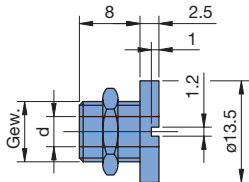

Starting with the knobs $\varnothing$ 14,5 mm, stators can be mounted directly underneath the slotted nut of the central mounting bushing of the switch.

Thread	M6 x 0.75	M7 x 0.75	M8 x 0.75	M10 x 0.75	3/8" - 32
Slotted nut	046-1000	046-1500	046-2000	046-3000	046-4000

Stators for knobs $\varnothing$ 14,5 mm or larger can be mounted directly to the bushing on the front panel in cases where the switch does not have a central mounting.