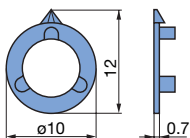

Pointer

Surface	grey	black	red	blue	yellow	green
matt	041-1015	041-1025	041-1035	041-1045	041-1055	041-1065
glossy	041-1010	041-1020	041-1030	041-1040	041-1050	041-1060

packing unit: 100 pieces