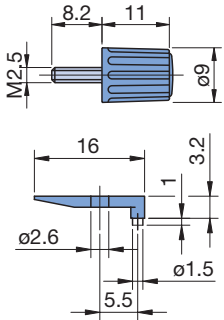

Knob Program Additions

Locking set: Locks arrow dial or figure dial $\varnothing$ 20-63 mm on front panel (protection against unintentional turning)

Locking set, consisting of:	grey	black	clear transp.	clear transp. with line
Screw with knob	026-2010	026-2020		
Locking piece			026-2100	026-2200

Anti-slip bracket. D-shape prevents slippage on shaft and incorrect knob mounting. For knobs $\varnothing$ 21, 28, 36 mm

Anti-slip bracket Corresponding shaft with flat	$\varnothing$	a	L	Order number
	4 mm	3,50 mm	7 mm	048-2000
	6 mm	4,60 mm	9 mm	048-2300
	6 mm	5,00 mm	9 mm	048-2100
	1/4"	5,08 mm	9 mm	048-2200