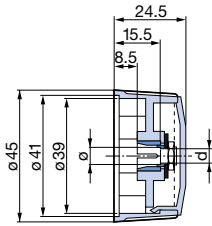

Knob $\varnothing$ 45 mm

Knob

Marking	d	$\varnothing$	grey: glossy	black: glossy
without line	4,05	6	020-7410	020-7420
	3,2	1/4"	020-7510	020-7520
with line	4,05	6	021-7410	021-7420
	3,2	1/4"	021-7510	021-7520

packing unit: 50 pieces