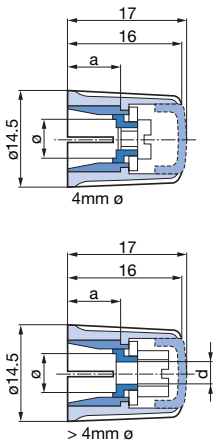

Knob ø 14,5 mm

Knob

Marking	a	d	ø	grey		black	
				matt	glossy	matt	glossy
	5,2	-	3	020-3115	020-3110	020-3125	020-3120
	5,2	-	1/8"	020-3215	020-3210	020-3225	020-3220
	5,2	-	4	020-3315	020-3310	020-3325	020-3320
	7,0	3,2	6	020-3415	020-3410	020-3425	020-3420
	7,0	3,2	1/4"	020-3515	020-3510	020-3525	020-3520
	5,2	-	3	021-3115	021-3110	021-3125	021-3120
	5,2	-	1/8"	021-3215	021-3210	021-3225	021-3220
	5,2	-	4	021-3315	021-3310	021-3325	021-3320
	7,0	3,2	6	021-3415	021-3410	021-3425	021-3420
	7,0	3,2	1/4"	021-3515	021-3510	021-3525	021-3520

packing unit: 100 pieces

Wing knob