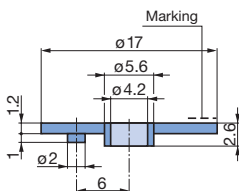

Stator

Marking	with line grey: glossy	30° black: glossy
	043-2111	043-2221

packing unit: 100 pieces

Figure dial (same dimension as pointer dial)

Marking										
ø 17 mm	042-1000	042-1100	042-1200	042-1300	042-1400	042-1500	042-1600	042-1700	042-1800	042-1802

packing unit: 100 pieces