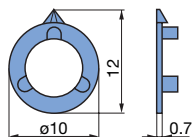

Pointer

Surface	grey	black	red	blue	yellow	green
matt	041-2015	041-2025	041-2035	041-2045	041-2055	041-2065
glossy	041-2010	041-2020	041-2030	041-2040	041-2050	041-2060

packing unit: 100 pieces