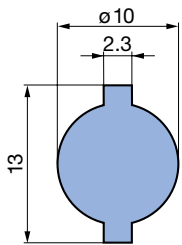

Wing knob

Marking	a	$\varnothing$	grey		black	
			matt	glossy	matt	glossy
without line 	4,5	2	022-2015	022-2010	022-2025	022-2020
	5,2	3	022-2115	022-2110	022-2125	022-2120
	5,2	1/8"	022-2215	022-2210	022-2225	022-2220
	5,2	4	022-2315	022-2310	022-2325	022-2320
with line 	4,5	2	023-2015	023-2010	023-2025	023-2020
	5,2	3	023-2115	023-2110	023-2125	023-2120
	5,2	1/8"	023-2215	023-2210	023-2225	023-2220
	5,2	4	023-2315	023-2310	023-2325	023-2320

packing unit: 100 pieces