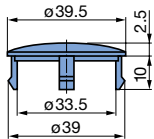

Cap

Marking	Surface	grey	black	red
without line	glossy	040-8010	040-8020	040-8030

packing unit: 100 pieces