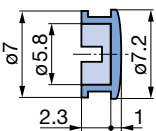

Cap

Marking	Surface	grey	black	red	blue	yellow	green
without line 	matt	040-1015	040-1025	040-1035	040-1045	040-1055	040-1065
	glossy	040-1010	040-1020	040-1030	040-1040	040-1050	040-1060
with line 	matt	040-1615	040-1625	040-1635	040-1645	040-1655	040-1665
	glossy	040-1610	040-1620	040-1630	040-1640	040-1650	040-1660

packing unit: 100 pieces