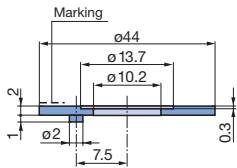

Stator

Marking	with line, grey: glossy	30° black: glossy	15° black: glossy
	043-5110	043-5220	043-5230

packing unit: 100 pieces

Figure dial (same dimension as pointer dial)

Marking	-	30°	30°	27,7	15°	15°	-	-
	-	0-11	1-12	1-13	0-23	1-24	-	-
ø 44 mm	042-5000	042-5100	042-5200	042-5700	042-5900	042-5901	042-5800	042-5802
ø 53 mm	042-5020							
ø 63 mm	042-5030							

packing unit: 100 pieces