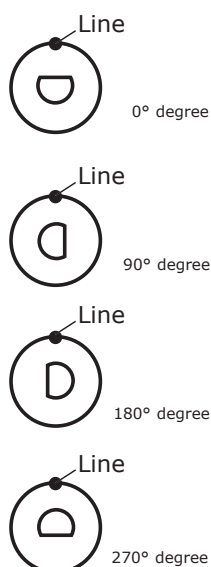

Push on Knobs (black) - two color in soft and hard touch

Soft (black), 16mm diameter, type K65		
Degree pointer to flat	Line color, white	Line color, blue
0 degree	K65-DRNP12000-03	K65-DRNP12000-05
90 degree	K65-DRNP12090-03	K65-DRNP12090-05
180 degree	K65-DRNP12180-03	K65-DRNP12180-05
270 degree	K65-DRNP12270-03	K65-DRNP12270-05

- Line color red, yellow, green on request
- Material: 1st shot: talc filled Polypropylene, 2nd shot: thermoplastic Elastomer
- Operating temperature: -30°C to +50°C

Line positioning for flattet shafts