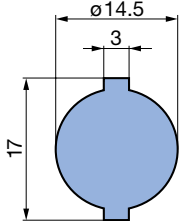

Marking	a	d	ø	grey		black	
				matt	glossy	matt	glossy
	5,2	-	3	022-3115	022-3110	022-3125	022-3120
	5,2	-	1/8"	022-3215	022-3210	022-3225	022-3220
	5,2	-	4	022-3315	022-3310	022-3325	022-3320
	7,0	3,2	6	022-3415	022-3410	022-3425	022-3420
	7,0	3,2	1/4"	022-3515	022-3510	022-3525	022-3520
	5,2	-	3	023-3115	023-3110	023-3125	023-3120
	5,2	-	1/8"	023-3215	023-3210	023-3225	023-3220
	5,2	-	4	023-3315	023-3310	023-3325	023-3320
	7,0	3,2	6	023-3415	023-3410	023-3425	023-3420
	7,0	3,2	1/4"	023-3515	023-3510	023-3525	023-3520

packing unit: 100 pieces