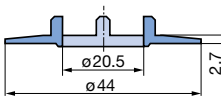

Pointer dial

Marking	Surface	grey	black	red
	matt	042-5915	042-5925	042-5935
	glossy	042-5910	042-5920	042-5930

packing unit: 100 pieces