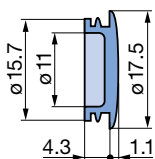

Cap

Marking	Surface	grey	black	red	blue	yellow	green
	matt	040-4015	040-4025	040-4035	040-4045	040-4055	040-4065
	glossy	040-4010	040-4020	040-4030	040-4040	040-4050	040-4060
	matt	040-4615	040-4625	040-4635	040-4645	040-4655	040-4665
	glossy	040-4610	040-4620	040-4630	040-4640	040-4650	040-4660

packing unit: 100 pieces