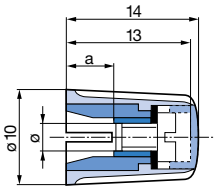

Knob $\varnothing$ 10 mm

Knob

Marking	a	$\varnothing$	grey		black	
			matt	glossy	matt	glossy
without line 	4,5	2	020-2015	020-2010	020-2025	020-2020
	5,2	3	020-2115	020-2110	020-2125	020-2120
	5,2	1/8"	020-2215	020-2210	020-2225	020-2220
	5,2	4	020-2315	020-2310	020-2325	020-2320
with line 	4,5	4	021-2015	021-2010	021-2025	021-2020
	5,2	3	021-2115	021-2110	021-2125	021-2120
	5,2	1/8"	021-2215	021-2210	021-2225	021-2220
	5,2	4	021-2315	021-2310	021-2325	021-2320

packing unit: 100 pieces