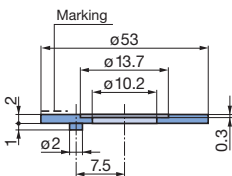

Stator

Marking	with line, grey: glossy	30° black: glossy	
		043-6110	043-6220

packing unit: 100 pieces

Figure dial (same dimension as pointer dial)

Marking						
	-	30°	30°	27,7°	-	-
	-	0-11	1-12	1-13	-	-
ø 53 mm	042-6000	042-6100	042-6200	042-6700	042-6800	042-6802
ø 63 mm	042-6030	-	-	-	-	-

packing unit: 100 pieces