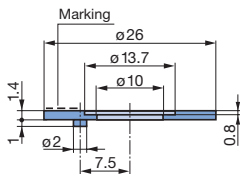

Stator

Marking	with line, grey: glossy	30° black: glossy
	043-3110	043-3220

packing unit: 100 pieces

Figure dial (same dimension as pointer dial)

Marking	-	30	30	36	36	60	60	22.5	-	-
	-	0-11	1-12	0-9	1-10	0-5	1-6	0-F	-	-
ø 26 mm	042-3000	042-3100	042-3200	042-3300	042-3400	042-3500	042-3600	042-3700	042-3800	042-3802
ø 44 mm	042-3010	-	-	-	-	-	-	-	-	-

packing unit: 100 pieces