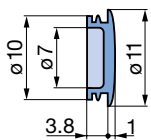

Cap

Marking	Surface	grey	black	red	blue	yellow	green
	matt	040-3015	040-3025	040-3035	040-3045	040-3055	040-3065
	glossy	040-3010	040-3020	040-3030	040-3040	040-3050	040-3060
	matt	040-3615	040-3625	040-3635	040-3645	040-3655	040-3665
	glossy	040-3610	040-3620	040-3630	040-3640	040-3650	040-3660

packing unit: 100 pieces