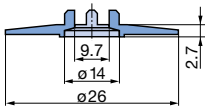

Pointer dial

Marking	Surface	grey	black	red
	matt	042-3915	042-3925	042-3935
	glossy	042-3910	042-3920	042-3930

packing unit: 100 pieces