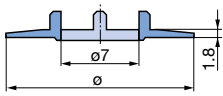

Pointer dial

Marking	Surface	ø	grey	black	red
	matt	17	-	042-2928	-
	glossy	17	-	042-2923	-
	matt	20	042-2915	042-2925	042-2935
	glossy	20	042-2910	042-2920	042-2930

packing unit: 100 pieces