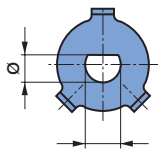

Knob Program Additions

Locking set: Locks arrow dial or figure dial $\varnothing$ 20-63 mm on front panel (protection against unintentional turning)

Locking set, consisting of:	grey	black	clear transp.	clear transp. with line
Screw with knob	026-2010	026-2020		
Locking piece			026-2100	026-2200

Anti-slip bracket. D-shape prevents slippage on shaft and incorrect knob mounting. For knobs $\varnothing$ 21, 28, 36 mm

Anti-slip bracket Corresponding shaft with flat	$\varnothing$	a	L	Order number
	4 mm	3,50 mm	7 mm	048-2000
	6 mm	4,60 mm	9 mm	048-2300
	6 mm	5,00 mm	9 mm	048-2100
	1/4"	5,08 mm	9 mm	048-2200

Starting with the knobs $\varnothing$ 14,5 mm, stators can be mounted directly underneath the slotted nut of the central mounting bushing of the switch.

Thread	M6 x 0.75	M7 x 0.75	M8 x 0.75	M10 x 0.75	3/8" - 32
Slotted nut	046-1000	046-1500	046-2000	046-3000	046-4000

Stators for knobs $\varnothing$ 14,5 mm or larger can be mounted directly to the bushing on the front panel in cases where the switch does not have a central mounting.

Threaded bushing with through-hole $\varnothing$ 6 mm	047-3000

Tool for tightening of our slotted nuts and threaded bushings.

Tool	048-100