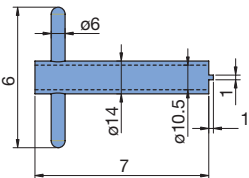

Threaded bushing with through-hole $\varnothing$ 6 mm	047-3000

Tool for tightening of our slotted nuts and threaded bushings.