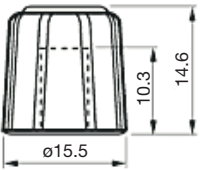

packing unit: 100 pieces

- Base Ø: 21.5 mm
- Height (inc. cap): 17.7 mm
- Shaft Depth: 10.0 mm
- Material: 1st shot: talc filled Polypropylene, 2nd shot: thermoplastic Elastomer
- Operating temperature: -30°C to +50°C

FLAT SIZE

6mm shaft Ø
4.5mm flat size

Specify orientation
of pointer to flat

Push on knobs

15 mm diameter without line, with D-shaft type K55		
Shaft diameter / Flat size	with compression ring	without compression ring
6 mm / 4.5 mm	K55-DC150-006	K55-DR150-006