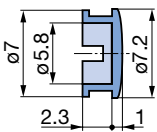

Cap

Marking	Surface	grey	black	red	blue	yellow	green
	matt	040-1015	040-1025	040-1035	040-1045	040-1055	040-1065
	glossy	040-1010	040-1020	040-1030	040-1040	040-1050	040-1060
	matt	040-1615	040-1625	040-1635	040-1645	040-1655	040-1665
	glossy	040-1610	040-1620	040-1630	040-1640	040-1650	040-1660

packing unit: 100 pieces