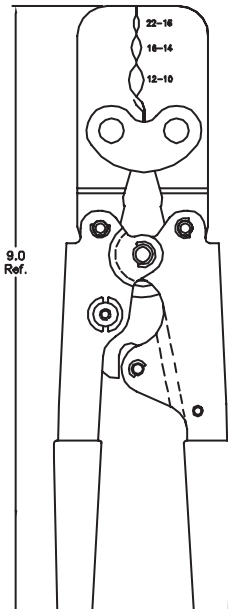

Insulated Terminal Crimp Tool

Heat treated components black oxide handles black oxide jaw Assembly. Ratchet controlled release. Ratchet set to release when a 30-50 lb. Load is applied approx. 1 3/4" From end of handle. Blue textured plastisol grips

Gaging Information	
Nest (AWG)	Gaging (GO/NO GO)
22-16 (Red)	.096/.092
16-14 (Blue)	.117/.112
12-10 (Yellow)	.165/.158

Gaging using flattened GO/NOGO pin with tool closed to last tooth of ratchet

Part Number Table