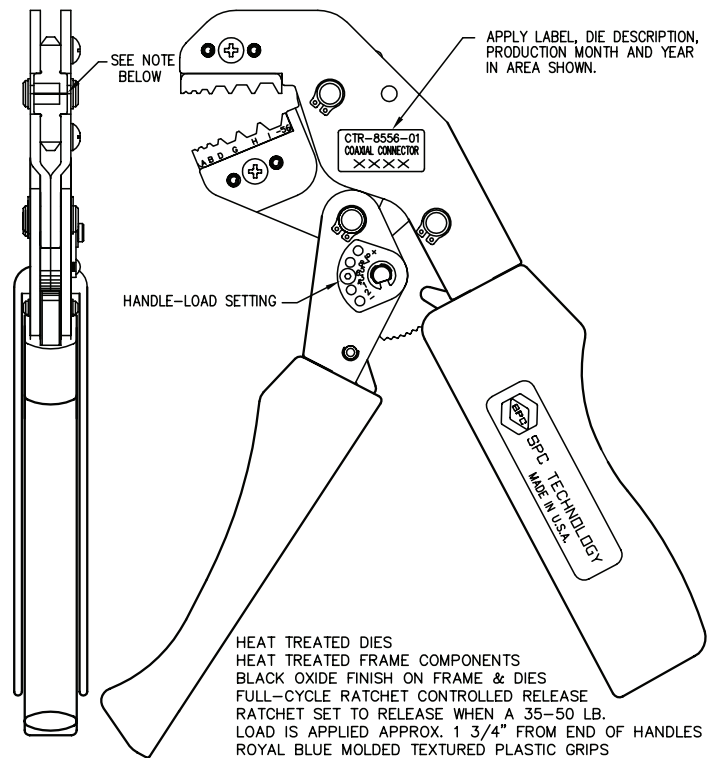

Coax Crimp Tool

NEST	GAGING
A	0.042±0.003
B	0.068±0.003
D	0.100±0.003
G	0.178±0.003
H	0.213±0.003
I	0.255±0.003

* GAGING USING FLATTED GO/NO GO PIN WITH TOOL CLOSED TO LAST TOOTH OF RATCHET

Part Number Table

Description	Part Number
Coax Crimp Tool	CTR-8556-01

Important Notice : This data sheet and its contents (the "Information") belong to the members of the Premier Farnell group of companies (the "Group") or are licensed to it. No licence is granted for the use of it other than for information purposes in connection with the products to which it relates. No licence of any intellectual property rights is granted. The Information is subject to change without notice and replaces all data sheets previously supplied. The Information supplied is believed to be accurate but the Group assumes no responsibility for its accuracy or completeness, any error in or omission from it or for any use made of it. Users of this data sheet should check for themselves the Information and the suitability of the products for their purpose and not make any assumptions based on information included or omitted. Liability for loss or damage resulting from any reliance on the Information or use of it (including liability resulting from negligence or where the Group was aware of the possibility of such loss or damage arising) is excluded. This will not operate to limit or restrict the Group's liability for death or personal injury resulting from its negligence. DURATOOL is the registered trademark of the Group. © Premier Farnell plc 2012.