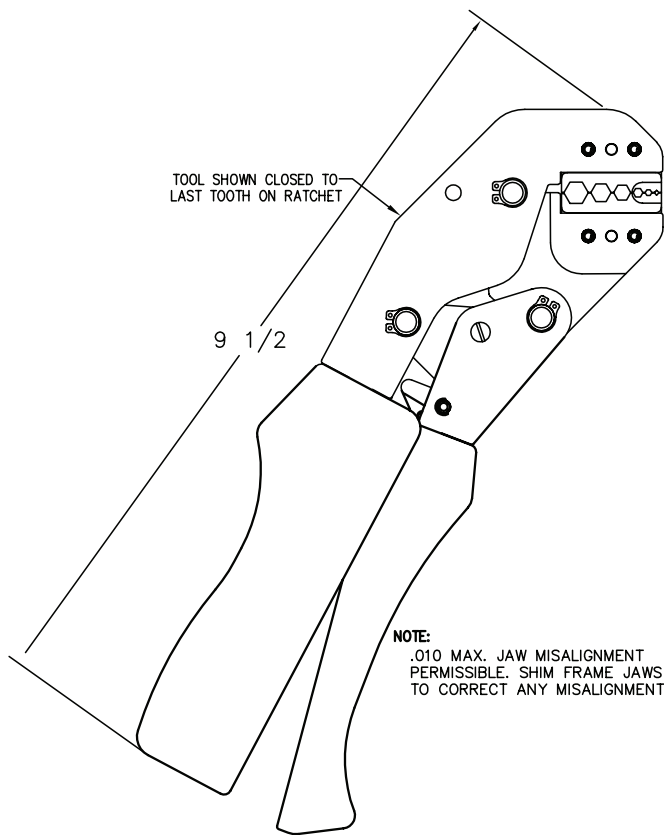

Coax Crimp Tool

NEST	GAGING
A	0.042±0.003
B	0.068±0.003
D	0.100±0.003
G	0.178±0.003
H	0.213±0.003
I	0.255±0.003

* GAGING USING FLATTED GO/NO GO PIN WITH TOOL CLOSED TO LAST TOOTH OF RATCHET

Part Number Table

Description	Part Number
Coax Crimp Tool	CTR-8556-01

Important Notice : This data sheet and its contents (the "Information") belong to the members of the Premier Farnell group of companies (the "Group") or are licensed to it. No licence is granted for the use of it other than for information purposes in connection with the products to which it relates. No licence of any intellectual property rights is granted. The Information is subject to change without notice and replaces all data sheets previously supplied. The Information supplied is believed to be accurate but the Group assumes no responsibility for its accuracy or completeness, any error in or omission from it or for any use made of it. Users of this data sheet should check for themselves the Information and the suitability of the products for their purpose and not make any assumptions based on information included or omitted. Liability for loss or damage resulting from any reliance on the Information or use of it (including liability resulting from negligence or where the Group was aware of the possibility of such loss or damage arising) is excluded. This will not operate to limit or restrict the Group's liability for death or personal injury resulting from its negligence. DURATOOL is the registered trademark of the Group. © Premier Farnell plc 2012.