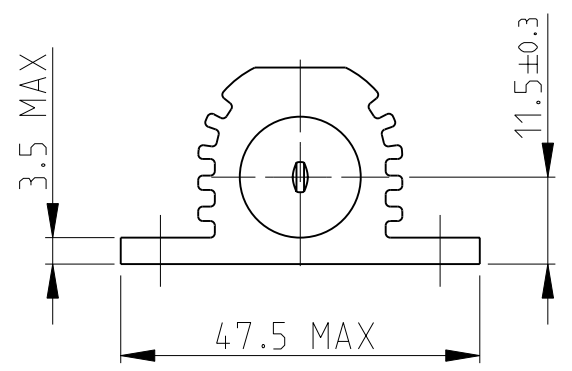

- 1 FOR FURTHER INFORMATION SEE DATA SHEET FOR HS SERIES-ALUMINIUM HOUSED RESISTORS
- 2 FOR A SPECIFIC PN FOR A RESISTANCE VALUE AND TOLERANCE, PLEASE REFER TO DMF
- 3 TECHNICAL SPECIFICATION

DISSIPATION AT 25°C : 100 WATTS MOUNTED ON STD HEATSINK
 OHMIC RANGE : R10 TO 75K
 STABILITY : $\Delta R < = 2\%$ PER 1000Hrs
 ISOLATION VOLTAGE : 3500V DC/AC pk
 MAX WORKING VOLTAGE : 1900V DC/AC rms
 TEMP COEFFICIENT : > 1R0 50ppm
 > 100R 25ppm
 CLIMATIC CATEGORY : 55/200/56

RoHS Compliant

THIS DRAWING IS A CONTROLLED DOCUMENT FOR TYCO ELECTRONICS CORPORATION IT IS SUBJECT TO CHANGE AND THE CONTROLLING ENGINEERING ORGANIZATION SHOULD BE CONTACTED FOR THE LATEST REVISION.

DIMENSIONS: mm		TOLERANCES UNLESS OTHERWISE SPECIFIED:	
		0 PLC	±0.5
		1 PLC	±0.2
		2 PLC	±0.1
		3 PLC	±
		4 PLC	±
MATERIAL -		FINISH -	
		ANGLES ±5°	

DWN	DAVE KENNEDY	27.SEP.05
CHK	J CATCHPOLE	28.SEP.05
APVD	J CATCHPOLE	28.SEP.05
PRODUCT SPEC	-	-
APPLICATION SPEC	-	-
WEIGHT	-	-
CUSTOMER DRAWING		

Tyco Electronics Corporation Dorcan, Swindon, SN3 5HH		NAME	
		HSC100 METAL HOUSED POWER RESISTOR	
SIZE	CAGE CODE	DRAWING NO	RESTRICTED TO
A3	00779	C=1625999	-
SCALE 1:1		SHEET 1 OF 1 REV A1	