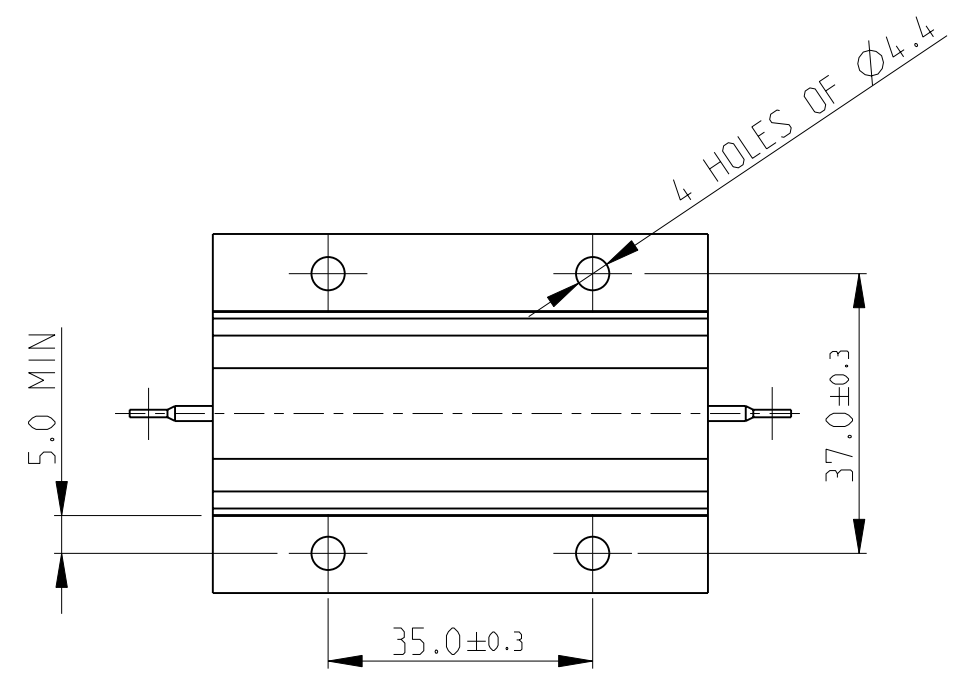

- 1 FOR FURTHER INFORMATION SEE DATA SHEET FOR HS SERIES-ALUMINIUM HOUSED RESISTORS
- 2 FOR A SPECIFIC PN FOR A RESISTANCE VALUE AND TOLERANCE, PLEASE REFER TO DMF
- 3 TECHNICAL SPECIFICATION

DISSIPATION AT 25°C : 100 WATTS MOUNTED ON STD HEATSINK
 OHMIC RANGE : R10 TO 75K
 STABILITY : $\Delta R < = 2\%$ PER 1000Hrs
 ISOLATION VOLTAGE : 3500V DC/AC pk
 MAX WORKING VOLTAGE : 1900V DC/AC rms
 TEMP COEFFICIENT : > 1R0 50ppm
 > 100R 25ppm
 CLIMATIC CATEGORY : 55/200/56

RoHS Compliant

THIS DRAWING IS A CONTROLLED DOCUMENT FOR TYCO ELECTRONICS CORPORATION IT IS SUBJECT TO CHANGE AND THE CONTROLLING ENGINEERING ORGANIZATION SHOULD BE CONTACTED FOR THE LATEST REVISION.

DIMENSIONS: mm		TOLERANCES UNLESS OTHERWISE SPECIFIED:	
		0 PLC	±0.5
		1 PLC	±0.2
		2 PLC	±0.1
		3 PLC	±
		4 PLC	±
MATERIAL -		FINISH -	
		ANGLES ±5°	

DWN	DAVE KENNEDY	27.SEP.05
CHK	J CATCHPOLE	28.SEP.05
APVD	J CATCHPOLE	28.SEP.05
PRODUCT SPEC	-	-
APPLICATION SPEC	-	-
WEIGHT	-	-
CUSTOMER DRAWING		

Tyco Electronics Corporation Dorcan, Swindon, SN3 5HH		NAME	
		HSC100 METAL HOUSED POWER RESISTOR	
SIZE	CAGE CODE	DRAWING NO	RESTRICTED TO
A3	00779	C=1625999	-
SCALE 1:1		SHEET 1 OF 1 REV A1	