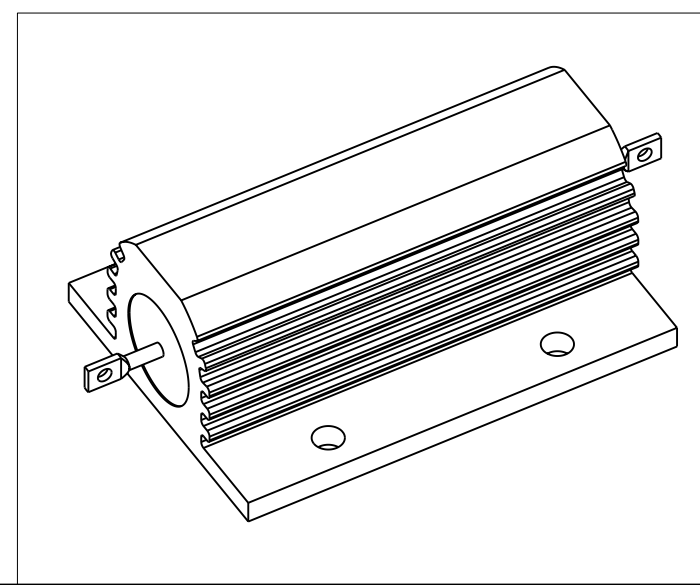

4

3

2

1

THIS DRAWING IS UNPUBLISHED. RELEASED FOR PUBLICATION OCT. 2005
© COPYRIGHT 2005 BY TYCO ELECTRONICS CORPORATION. ALL RIGHTS RESERVED.

LOC	DIST	REVISIONS			
P	LTR	DESCRIPTION	DATE	DWN	APVD
E	B	A1	Released as per ECR-08-022292	4-Sep-08	SP JC

- 1 FOR FURTHER INFORMATION SEE DATA SHEET FOR HS SERIES-ALUMINIUM HOUSED RESISTORS
- 2 FOR A SPECIFIC PN FOR A RESISTANCE VALUE AND TOLERANCE, PLEASE REFER TO DMF
- 3 TECHNICAL SPECIFICATION

DISSIPATION AT 25°C : 100 WATTS MOUNTED ON STD HEATSINK
OHMIC RANGE : R10 TO 75K
STABILITY : $\Delta R < = 2\%$ PER 1000Hrs
ISOLATION VOLTAGE : 3500V DC/AC pk
MAX WORKING VOLTAGE : 1900V DC/AC rms
TEMP COEFFICIENT : > 1R0 50ppm
> 100R 25ppm
CLIMATIC CATEGORY : 55/200/56

RoHS Compliant

THIS DRAWING IS A CONTROLLED DOCUMENT FOR TYCO ELECTRONICS CORPORATION IT IS SUBJECT TO CHANGE AND THE CONTROLLING ENGINEERING ORGANIZATION SHOULD BE CONTACTED FOR THE LATEST REVISION.

DIMENSIONS: mm		TOLERANCES UNLESS OTHERWISE SPECIFIED:	
		0 PLC	±0.5
		1 PLC	±0.2
		2 PLC	±0.1
		3 PLC	±
		4 PLC	±
MATERIAL -		FINISH -	
		ANGLES ±5°	

DWN	DAVE KENNEDY	27.SEP.05
CHK	J CATCHPOLE	28.SEP.05
APVD	J CATCHPOLE	28.SEP.05
PRODUCT SPEC	-	-
APPLICATION SPEC	-	-
WEIGHT	-	-
CUSTOMER DRAWING		

Tyco Electronics Corporation Dorcan, Swindon, SN3 5HH		NAME	
		HSC100 METAL HOUSED POWER RESISTOR	
SIZE	CAGE CODE	DRAWING NO	RESTRICTED TO
A3	00779	C=1625999	-
SCALE 1:1		SHEET 1 OF 1 REV A1