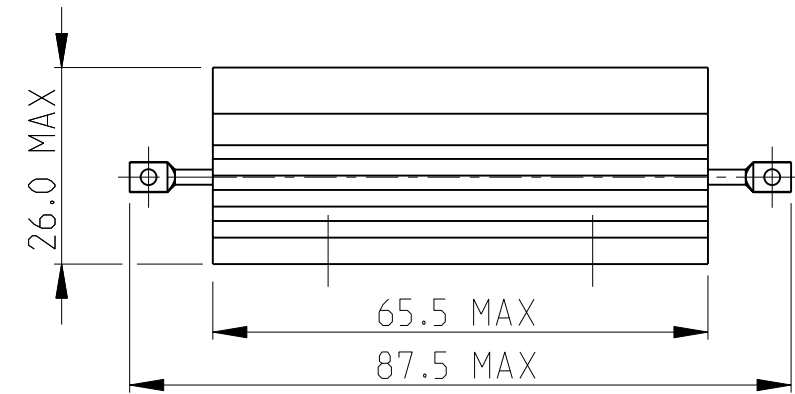

- 1 FOR FURTHER INFORMATION SEE DATA SHEET FOR HS SERIES-ALUMINIUM HOUSED RESISTORS
- 2 FOR A SPECIFIC PN FOR A RESISTANCE VALUE AND TOLERANCE, PLEASE REFER TO DMF
- 3 TECHNICAL SPECIFICATION

DISSIPATION AT 25°C : 100 WATTS MOUNTED ON STD HEATSINK
 OHMIC RANGE : R10 TO 75K
 STABILITY : $\Delta R < = 2\%$ PER 1000Hrs
 ISOLATION VOLTAGE : 3500V DC/AC pk
 MAX WORKING VOLTAGE : 1900V DC/AC rms
 TEMP COEFFICIENT : > 1R0 50ppm
 > 100R 25ppm
 CLIMATIC CATEGORY : 55/200/56

RoHS Compliant

THIS DRAWING IS A CONTROLLED DOCUMENT FOR TYCO ELECTRONICS CORPORATION IT IS SUBJECT TO CHANGE AND THE CONTROLLING ENGINEERING ORGANIZATION SHOULD BE CONTACTED FOR THE LATEST REVISION.

DIMENSIONS: mm		TOLERANCES UNLESS OTHERWISE SPECIFIED:	
		0 PLC	±0.5
		1 PLC	±0.2
		2 PLC	±0.1
		3 PLC	±
		4 PLC	±
MATERIAL -		FINISH -	
		ANGLES ±5°	