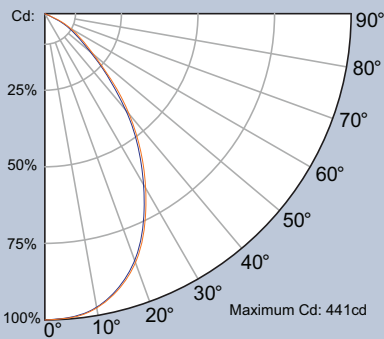

Photometric Information

Polar Chart