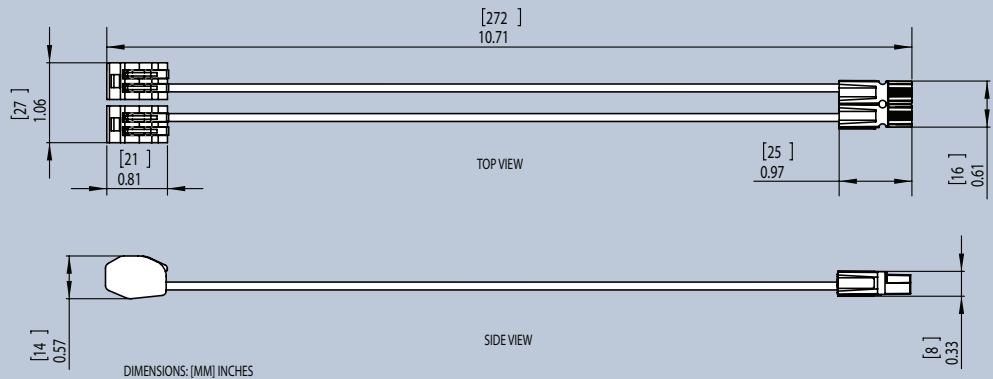

70657 LED/CRT6/RETROFIT/ADAPTOR (sold separately)