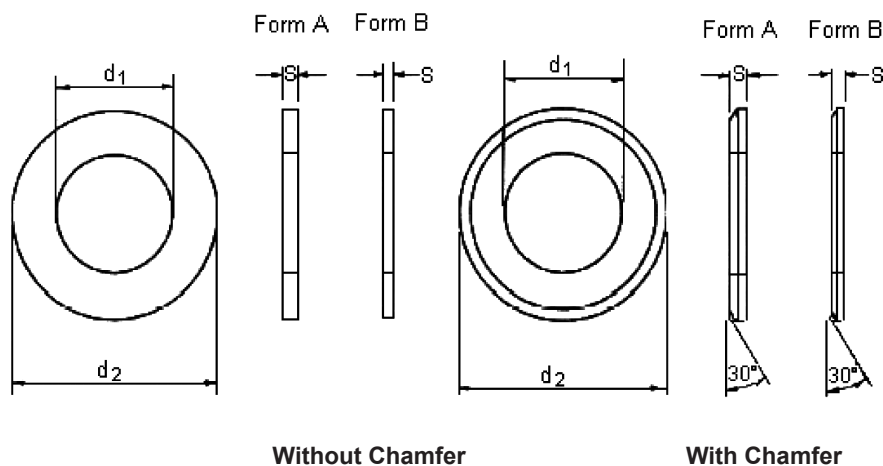

Nut - Washer Kit

Features:

- Normal diameter for ISO metric fasteners
- Form A equivalent to DIN 125

Specifications:

Material : Hard bright cold rolled mild steel hard bright brass
 Finish : Self finish, electro zinc, cadmium, nickel
 Box Quantity : 300 - 150nuts - 100 (plain) 50 (shakeproof) washers
 Standard : BS3692 (nuts) BS4320 (washers)

d1	d2	S	
		Form A	Form B
4.3	9	0.8	-
5.3	10	1.0	-
6.4	12.5	1.6	0.8

Dimensions : Millimetres

Part Number Table

Description	Part Number
Nut/Washer Kit, NP, Brass, M4	306-7488
Nut/Washer Kit, NP, Brass, M5	306-7490
Nut/Washer Kit, NP, Brass, M6	306-7506