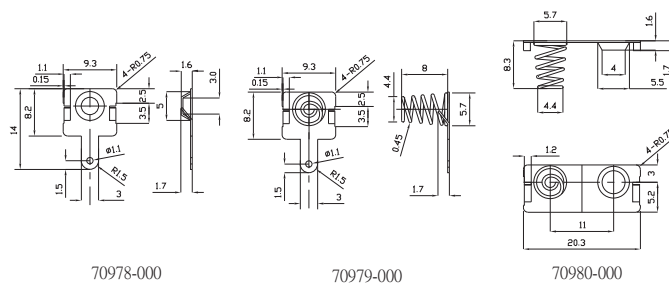

Battery Contact Kits ("AAA")

AAA (UM4)

70978-000(X1)+70979-000

Part no.	Battery
G0411	AAA (UM4) X 1
G0410	AAA (UM4) X 2
G0413	AAA (UM4) X 3
G0412	AAA (UM4) X 4

	Metal Parts	Spring
Material	SPTe (tin plate)	Steel
Finish	Tin plated	Nickel plated

70978-000(X1)+70979-000(X1)+70980-000(X1)

● Example: G808B(BC) with G0412

70978-000(X1)+70979-000(X1)+70980-000(X1)+70980-040(X1)

70978-000(X1)+70979-000(X1)+70980-000(X1)+70980-040(X2)