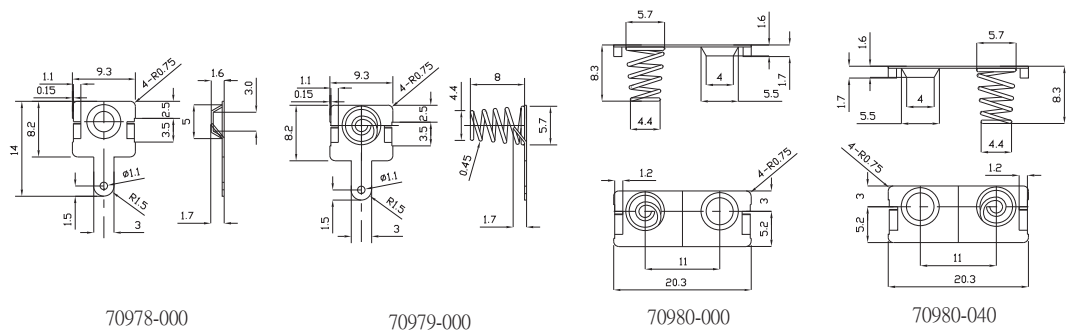

Battery Contact Kits ("AAA")

AAA (UM4)

70978-000(X1)+70979-000

Part no.	Battery
G0411	AAA (UM4) X 1
G0410	AAA (UM4) X 2
G0413	AAA (UM4) X 3
G0412	AAA (UM4) X 4

	Metal Parts	Spring
Material	SPTe (tin plate)	Steel
Finish	Tin plated	Nickel plated

70978-000(X1)+70979-000(X1)+70980-000(X1)

● Example: G808B(BC) with G0412

70978-000(X1)+70979-000(X1)+70980-000(X1)+70980-040(X1)

70978-000(X1)+70979-000(X1)+70980-000(X1)+70980-040(X2)