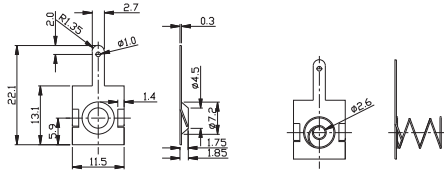

# Battery Contact Kits ("AA")

AA (UM3)

Part no.	Battery
<b>G0311</b>	AA (UM3) X 1
<b>G0310</b>	AA (UM3) X 2
<b>G0313</b>	AA (UM3) X 3
<b>G0312</b>	AA (UM3) X 4

**G0311**

30310-000(X1)+30320-000(X1)

30310-000

30320-000

**G0310**

30310-000(X1)+30320-000(X1)+30500-000(X1)

30310-000

30320-000

30500-000

	Metal Parts	Spring
Material	SPTe (tin plate)	Steel
Finish	Tin plated	Nickel plated

● Example: G909G with G0310