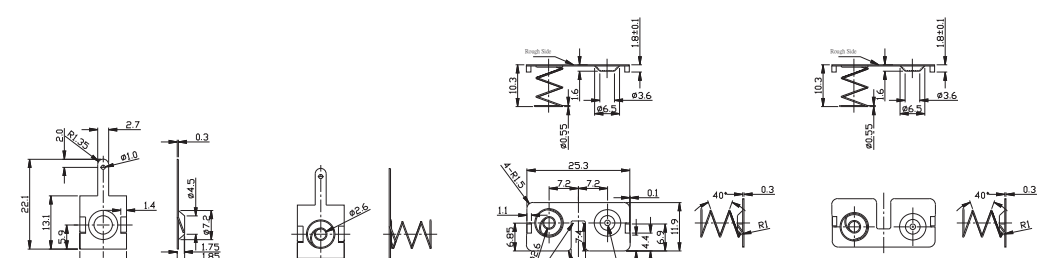

30320-000

**G0310**

30310-000(X1)+30320-000(X1)+30500-000(X1)

30310-000

30320-000

30500-000

	Metal Parts	Spring
Material	SPTe (tin plate)	Steel
Finish	Tin plated	Nickel plated

● Example: G909G with G0310

**G0313**

30310-000(X1)+30320-000(X1)+30500-000(X1)+30500-040(X1)

30310-000

30320-000

30500-000

30500-040

**G0312**

30310-000(X1)+30320-000(X1)+30500-000(X1)+30500-040(X2)

# Battery Contact Kits ("AAA")

AAA (UM4)

70978-000(X1)+70979-000

Part no.	Battery
<b>G0411</b>	AAA (UM4) X 1
<b>G0410</b>	AAA (UM4) X 2
<b>G0413</b>	AAA (UM4) X 3
<b>G0412</b>	AAA (UM4) X 4

	Metal Parts	Spring
Material	SPTe (tin plate)	Steel
Finish	Tin plated	Nickel plated