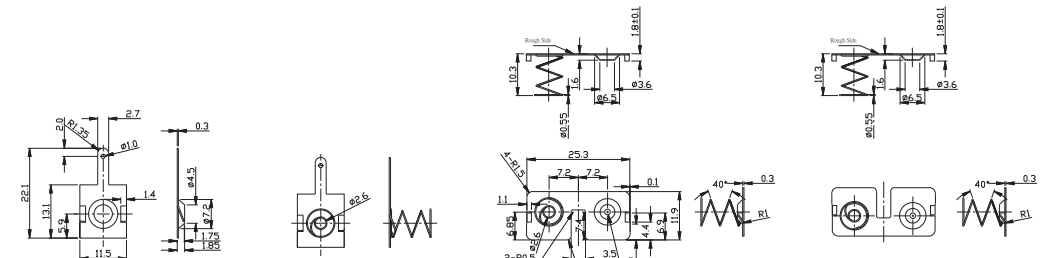

G0313

30310-000(X1)+30320-000(X1)+30500-000(X1)+30500-040(X1)

30310-000

30320-000

30500-000

30500-040

G0312

30310-000(X1)+30320-000(X1)+30500-000(X1)+30500-040(X2)