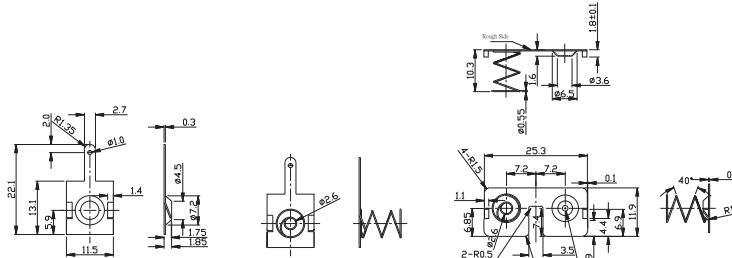

# Battery Contact Kits ("AA")

AA (UM3)

Part no.	Battery
<b>G0311</b>	AA (UM3) X 1
<b>G0310</b>	AA (UM3) X 2
<b>G0313</b>	AA (UM3) X 3
<b>G0312</b>	AA (UM3) X 4

**G0311**

30310-000(X1)+30320-000(X1)

30310-000

30320-000

**G0310**

30310-000(X1)+30320-000(X1)+30500-000(X1)

30310-000

30320-000

30500-000

	Metal Parts	Spring
Material	SPTe (tin plate)	Steel
Finish	Tin plated	Nickel plated

● Example: G909G with G0310