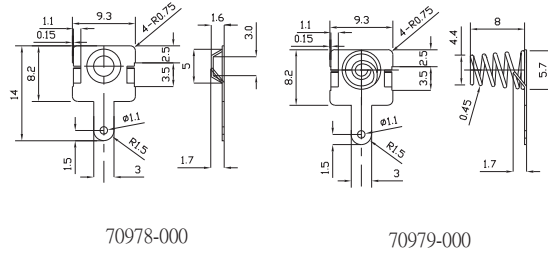

# Battery Contact Kits ("AAA")

AAA (UM4)

70978-000(X1)+70979-000

Part no.	Battery
<b>G0411</b>	AAA (UM4) X 1
<b>G0410</b>	AAA (UM4) X 2
<b>G0413</b>	AAA (UM4) X 3
<b>G0412</b>	AAA (UM4) X 4

	Metal Parts	Spring
Material	SPTe (tin plate)	Steel
Finish	Tin plated	Nickel plated