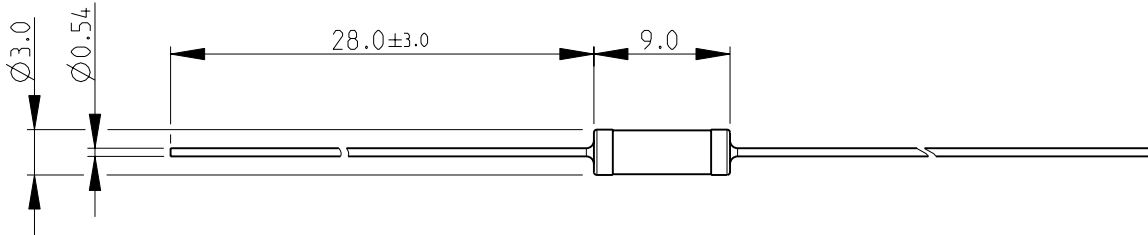

LOC	DIST	REVISIONS					
E	B	P	LTR	DESCRIPTION	DATE	DWN	APVD
			BA	NEW RELEASE	20-Sep-08	SM	St.P

FOR FURTHER INFORMATION SEE DATA SHEET FOR
CFR SERIES-CARBON FILM FIXED RESISTORS

RoHS Compliant

2008

RELEASED FOR PUBLICATION

THIS DRAWING IS UNPUBLISHED.

© COPYRIGHT 2008 BY TYCO ELECTRONICS CORPORATION. ALL RIGHTS RESERVED.

DIMENSIONS: mm	DWN	20-Sep-08	MATERIAL	-	FINISH	-
	CHK	20-Sep-08	Tyco Electronics Corporation Dorcan, Swindon, SN3 5HH			
TOLERANCES UNLESS OTHERWISE SPECIFIED:	APVD	20-Sep-08				
0 PLC ± 0.2	PRODUCT SPEC	-	NAME CARBON FILM FIXED RESISTORS SERIES CFR50			
1 PLC ± 0.1	APPLICATION SPEC	-				
2 PLC $\pm -$	WEIGHT	-	SIZE	A 4	CAGE CODE	00779
3 PLC $\pm -$			DRAWING NO	C-1623933		RESTRICTED TO
4 PLC $\pm -$						-
ANGLES $\pm 5^\circ$						
	CUSTOMER DRAWING		SCALE	2:1	SHEET	1 OF 1
						REV BA