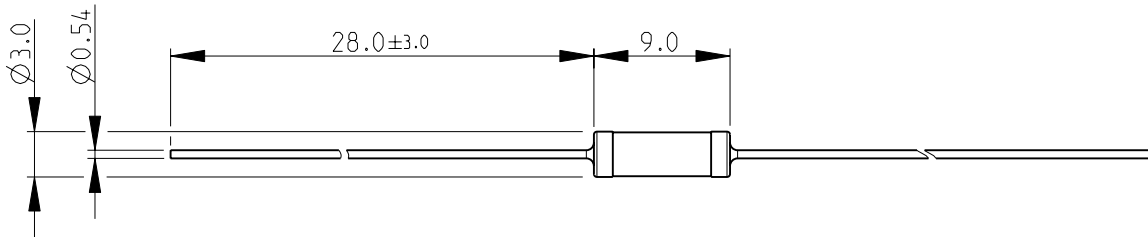

LOC	DIST	REVISIONS			
P	LTR	DESCRIPTION	DATE	DWN	APVD
E	B	BA1	REVISED PER ECO-11-005150	29MAR2011	RK HMR

FOR FURTHER INFORMATION SEE DATA SHEET FOR  
CFR SERIES-CARBON FILM FIXED RESISTORS

RoHS Compliant

2008

RELEASED FOR PUBLICATION

ALL RIGHTS RESERVED.

THIS DRAWING IS UNPUBLISHED.

BY -  
© COPYRIGHT 2008

DIMENSIONS: mm	DWN	20-Sep-08	MATERIAL	-	FINISH	-
	SUBHASH.M					
TOLERANCES UNLESS OTHERWISE SPECIFIED:	CHK	20-Sep-08	 TE Connectivity			
	PRAKASH.S					
0 PLC $\pm 0.2$ 1 PLC $\pm 0.1$ 2 PLC $\pm$ 3 PLC $\pm$ 4 PLC $\pm$ ANGLES $\pm 5^\circ$	APVD	20-Sep-08	NAME CARBON FILM FIXED RESISTORS SERIES CFR50			
	STEPHEN.P					
	PRODUCT SPEC	-	SIZE	CAGE CODE	DRAWING NO	RESTRICTED TO
	APPLICATION SPEC	-	A 4	00779	C- 1623932	-
WEIGHT	-	CUSTOMER DRAWING		SCALE	SHEET	REV
				2:1	1 OF 1	BA1