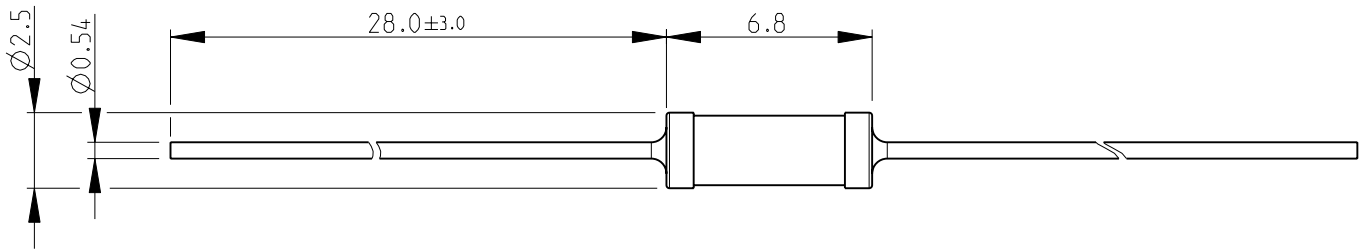

LOC	DIST	REVISIONS					
E	B	P	LTR	DESCRIPTION	DATE	DWN	APVD
			BA	NEW RELEASE	20-Sep-08	SM	St.P

FOR FURTHER INFORMATION SEE DATA SHEET FOR  
CFR SERIES-CARBON FILM FIXED RESISTORS

RoHS Compliant

2008

RELEASED FOR PUBLICATION

THIS DRAWING IS UNPUBLISHED.

BY TYCO ELECTRONICS CORPORATION. ALL RIGHTS RESERVED.  
COPYRIGHT 2008

DIMENSIONS: mm	DWN	20-Sep-08	MATERIAL	-	FINISH	-
	CHK	20-Sep-08	Tyco Electronics Corporation Dorcan, Swindon, SN3 5HH			
TOLERANCES UNLESS OTHERWISE SPECIFIED:	APVD	20-Sep-08				
0 PLC $\pm 0.2$	PRODUCT SPEC	-	NAME CARBON FILM FIXED RESISTORS SERIES CFR25			
1 PLC $\pm 0.1$	APPLICATION SPEC	-				
2 PLC $\pm -$	WEIGHT	-	SIZE	A 4	CAGE CODE	00779
3 PLC $\pm -$			DRAWING NO	C-1623931		RESTRICTED TO
4 PLC $\pm -$						-
ANGLES $\pm 5^\circ$						
	CUSTOMER DRAWING		SCALE	4:1	SHEET	1 OF 1
						REV BA