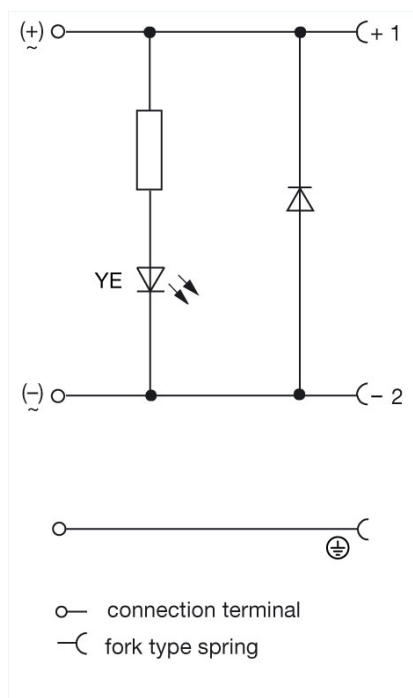

GDML 2016 LED 24 HH YE schwarz/black

Industrial Connectors:Rectangular connectors GDM-series:Type AEN 175301-803 (DIN 43650) / ISO 4400:Cable socket with electronic insert

Delivery informations

Availability	available
Document created at	18.06.2008

Product description

Description	function indicator (LED) with protective circuit (diode)
Type	GDML 2016 LED 24 HH YE schwarz/black
Order No.	934 416-002
Other standard types	transparent housing, cable gland grey: Order no. 934 416-003
Number of contacts	2 + PE
Cable gland	M 16 (black)
Conductor size	max. 1.5 mm ²
Standard	DIN EN 175 301-803-A
Housing Color	transparent
Construction type	A

Description of Wiring

LED color	LED yellow
Suppressor	diode
Other characteristics	correct polarity must be ensured

Drawing

Technical data	
Pin dimensions	6.3 mm x 0.8 mm, 4.8 mm x 0.8 mm
Rated voltage	DC 24 V
Rated current	8 A
Contact resistance	≤ 4 mOhm
Type of termination	screw
Suitable cables	4.5 mm to 10 mm diameter
Mounting	central nut
Material	
Contact surface material	Sn
Contact bearer material	PA
Housing material	PA
Environmental conditions	
Protection class (IEC 60529)	IP 65 (gasket necessary)
Pollution severity	3
Temperature range	-40 °C to +90 °C
Inflammability class	
Housing	94 HB
Contact bearer	94 HB
Packing unit	
Packaging unit	50 pieces
Scope of delivery and accessories	
Accessories to order separately	(NBR) flat gasket GDM 3-7, Order no. 730 801-002; (EPDM) flat gasket GDM 3-21, Order no. 731 739-004; profiled gasket GDM 3-16, Order no. 731 531-002; knurled screw GDM 3011-8, Order no. 732 574-001; stainless steel screw GDM 3011 RF-1, Order no. 734 363-001