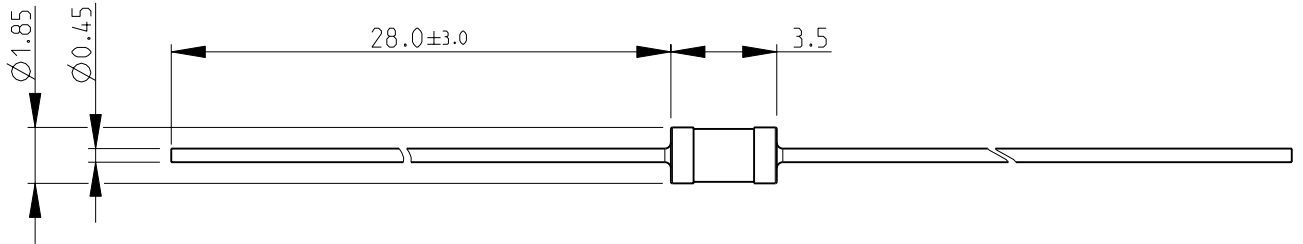

LOC	DIST	REVISIONS					
E	B	P	LTR	DESCRIPTION	DATE	DWN	APVD
			BA	NEW RELEASE	20-Sep-08	SM	St.P

FOR FURTHER INFORMATION SEE DATA SHEET FOR  
CFR SERIES-CARBON FILM FIXED RESISTORS

RoHS Compliant

SCALE 2:1