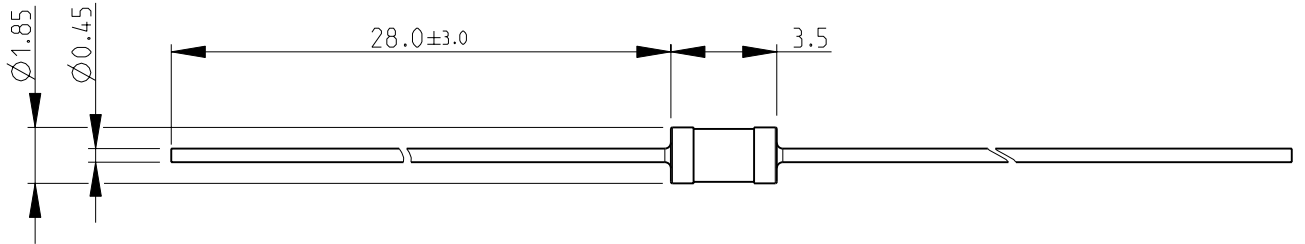

LOC	DIST	REVISIONS					
E	B	P	LTR	DESCRIPTION	DATE	DWN	APVD
			BA	NEW RELEASE	20-Sep-08	SM	St.P

FOR FURTHER INFORMATION SEE DATA SHEET FOR
CFR SERIES-CARBON FILM FIXED RESISTORS

RoHS Compliant

SCALE 2:1

2008