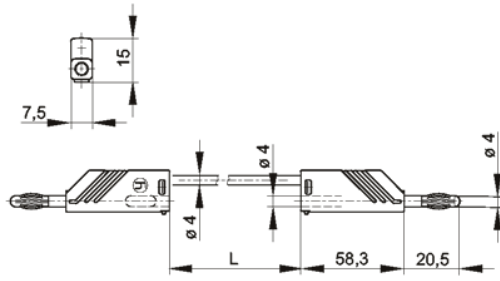

datasheet for MLN 200/2,5 Au
 article number: 934066700

product description:	order number: 934 066-700
description:	Measuring lead, at either end 4 mm diameter plug with caged spring and 4 mm diameter socket for tower construction. Nickel-plated copper beryllium contact spring. Highly flexible, double insulated stranded lead, grip and lead shatter-proof. Built in colour indicator for easy identification of insulation damages.
typ:	MLN 200/2,5 schwarz/black Au
system:	4 mm system
order number:	934 066-700
color	
other color versions:	
technical data	
pin dimensions	4 mm
type of contact:	pin (spring-loaded)
type of termination:	4 mm diameter pin and socket
cable type:	LEH-XY
cable specification:	highly flexible lead
wire stranding:	320 x 0.10
rated voltage:	DC 60 V
rated current:	32 A
contact resistance:	18 mOhm
cable length:	200 cm
conductor size:	2,5 mm ²
cable material:	PVC
cable color:	black
material	
contact material:	contact pin: brass, contact spring: copper berylli
contact surface material:	gold- plated
housing material:	PA
environmental conditions:	
temperature range:	-15 °C to +70 °C
inflammable class:	
housing:	94 V-2
cable:	94 HB
drawing	