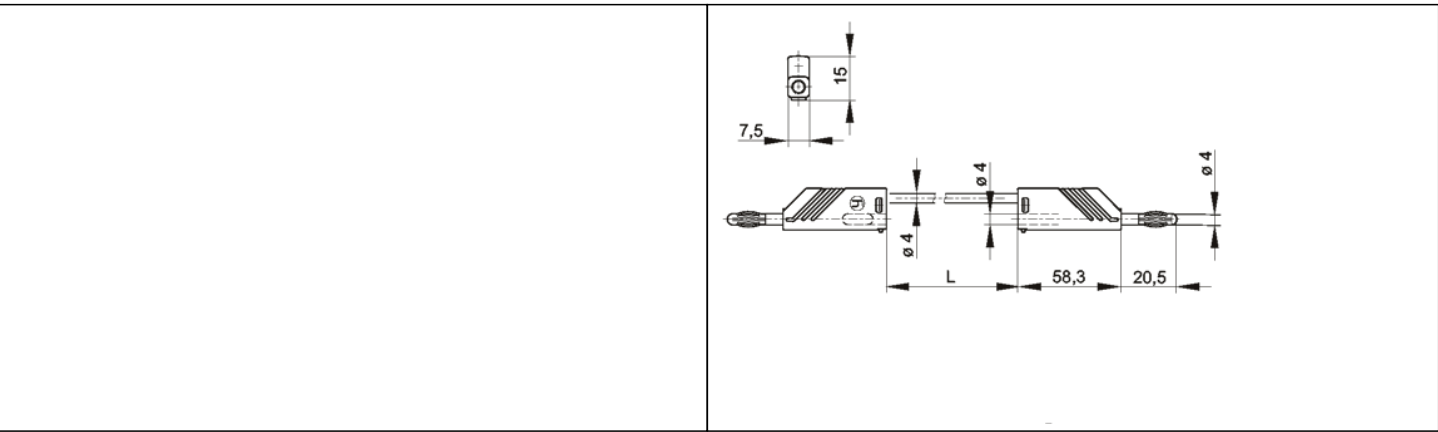

datasheet for MLN 100/2,5 Au  
 article number: 934063700

<b>product description:</b>	<b>order number: 934 063-700</b>
<b>description:</b>	Measuring lead, at either end 4 mm diameter plug with caged spring and 4 mm diameter socket for tower construction. Nickel-plated copper beryllium contact spring. Highly flexible, double insulated stranded lead, grip and lead shatter-proof. Built in colour indicator for easy identification of insulation damages.
<b>typ:</b>	MLN 100/2,5 schwarz/black Au
<b>system:</b>	4 mm system
<b>order number:</b>	934 063-700
<b>color</b>	
<b>other color versions:</b>	
<b>technical data</b>	
<b>pin dimensions</b>	4 mm
<b>type of contact:</b>	spring loaded pin
<b>type of termination:</b>	4 mm diameter pin and socket
<b>cable type:</b>	LEH-XY
<b>cable specification:</b>	high flexible lead
<b>wire stranding:</b>	320 x 0.10
<b>rated voltage:</b>	DC 60 V
<b>rated current:</b>	32 A
<b>contact resistance:</b>	10 mOhm
<b>cable length:</b>	100 cm
<b>conductor size:</b>	2,5 mm <sup>2</sup>
<b>cable material:</b>	PVC
<b>cable color:</b>	black
<b>material</b>	
<b>contact material:</b>	contact pin: brass, contact spring: copper berylli
<b>contact surface material:</b>	gold- plated
<b>housing material:</b>	PA
<b>environmental conditions:</b>	
<b>temperature range:</b>	-15 °C to +70 °C
<b>inflammable class:</b>	
<b>housing:</b>	94 V-2
<b>cable:</b>	94 HB
<b>drawing</b>	