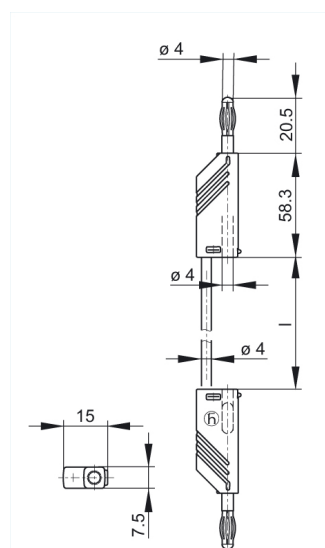

MLN 100/2,5 rot/red

Measuring and Testing Equipment: Measuring leads: 4 mm system

Product description

Description	Measuring lead, at either end 4 mm diameter plug with caged spring and 4 mm diameter socket for tower construction. Nickel-plated copper beryllium contact spring. Highly flexible, double insulated stranded lead, grip and lead shatter-proof. Built in colour indicator for easy identification of insulation damages.
Type	MLN 100/2,5 rot/red
Order No.	934 063-101
System	4 mm system
Cable length	100 cm
Conductor size	2,5 mm ²
Cable material	PVC
Cable color	red
Housing Color	red
Other standard types	black color, order no. 934 063-100; blue color, order no. 934 063-102; yellow color, order no. 934 063-103; green color, order no. 934 063-104; yellow/green color, order no. 934 063-188

Drawing

Technical data

Pin dimensions	4 mm
Type of contact	pin (spring loaded)
Type of termination	4 mm diameter pin and socket
Cable type	LEH-XY
Cable specification	highly flexible lead
Wire stranding	320 x 0,10
Rated voltage	DC 60 V
Rated current	32 A
Contact resistance	12 mOhm
Material	
Contact material	contact pin: brass, contact spring: copper beryllium
Contact surface material	nickel-plated
Housing material	PA
Environmental conditions	
Temperature range	-15 °C to +70 °C
Inflammability class	
Cable	94 HB
Housing	94 V-2