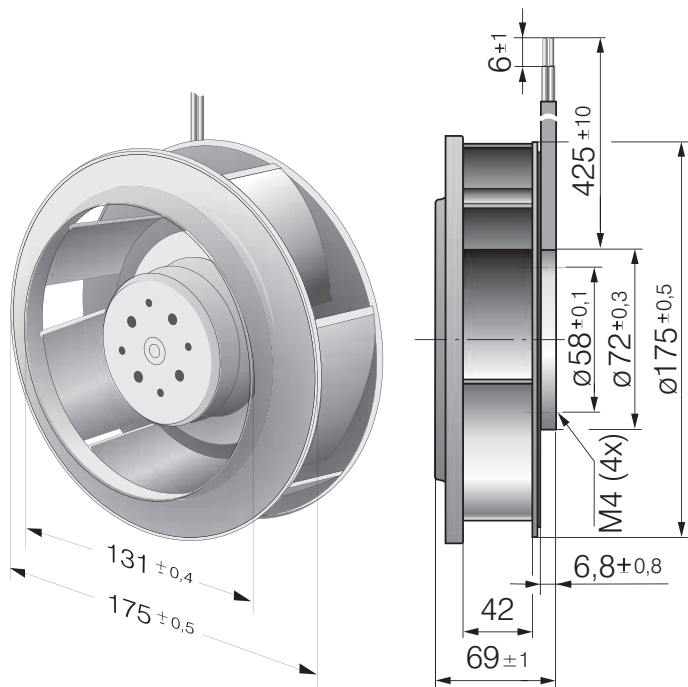

Type	RER 175-42/18/2 TDMP	
Nominal voltage	VDC	48
Nominal voltage range	VDC	36 .. 72
Speed	min <sup>-1</sup>	4800
Power input	W	110
Min. ambient temperature	°C	-20
Max. ambient temperature	°C	65
Air flow	m <sup>3</sup> /h	865
Sound power level	B	8.2

ml = Max. load · me = Max. efficiency · fa = Running at free air · cs = Customer specs · cu = Customer unit  
Subject to alterations

**Technical features**

<b>General description</b>	Very smooth running 3-phase fan drive with high efficiency Backward-curved impeller
<b>Impeller material</b>	Glass fibre-reinforced plastic
<b>Mass</b>	0.775 kg
<b>Dimensions</b>	175 Ø x 69 mm
<b>Direction of air flow</b>	Axial: intake, centrifugal: exhaust
<b>Direction of rotation</b>	Clockwise, looking at rotor
<b>Bearing</b>	Ball bearing
<b>Lifetime L10 at 40 °C</b>	70000 h
<b>Lifetime L10 at maximum temperature</b>	40000 h
<b>Connection line</b>	Via single wires AWG 18, 20 or AWG 22, TR 64, speed signal and control input AWG 22

## Product drawing