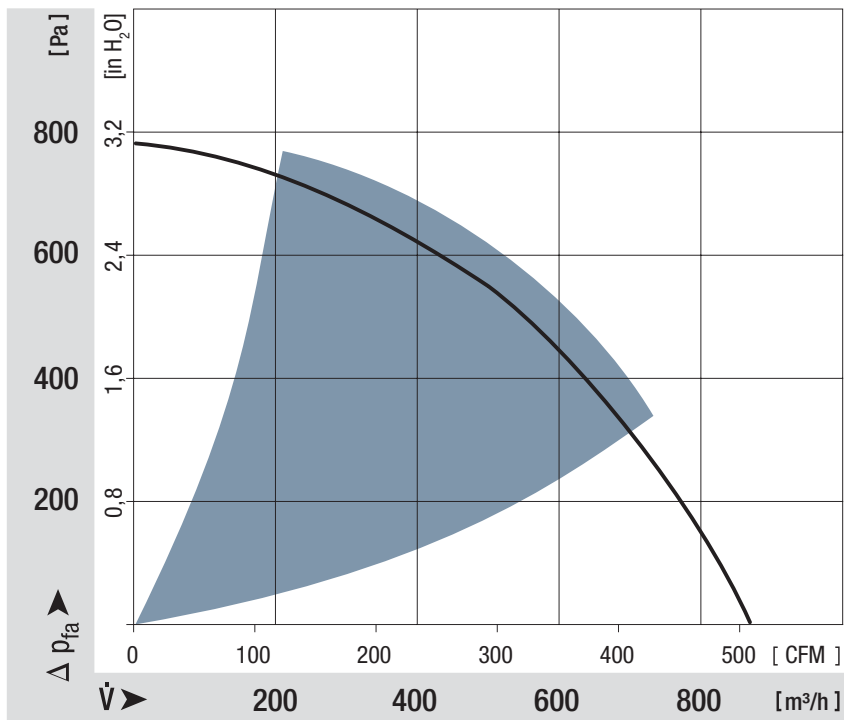

ml = Max. load · me = Max. efficiency · fa = Running at free air · cs = Customer specs · cu = Customer unit  
Subject to alterations

**Technical features**

<b>General description</b>	Very smooth running 3-phase fan drive with high efficiency Backward-curved impeller
<b>Impeller material</b>	Glass fibre-reinforced plastic
<b>Mass</b>	0.775 kg
<b>Dimensions</b>	175 Ø x 69 mm
<b>Direction of air flow</b>	Axial: intake, centrifugal: exhaust
<b>Direction of rotation</b>	Clockwise, looking at rotor
<b>Bearing</b>	Ball bearing
<b>Lifetime L10 at 40 °C</b>	70000 h
<b>Lifetime L10 at maximum temperature</b>	40000 h
<b>Connection line</b>	Via single wires AWG 18, 20 or AWG 22, TR 64, speed signal and control input AWG 22

## Product drawing

## Charts