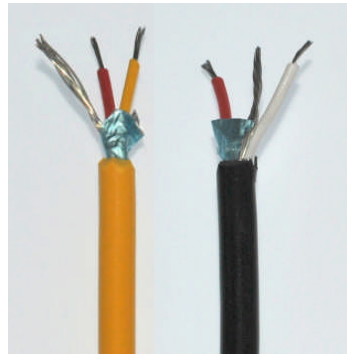

Thermocouple Cable PVC Insulated & Screened (ANSI)

About Labfacility

Formed in 1971, Labfacility specialize in the field of Temperature and Process Measurement.

We are the largest UK manufacturer of both temperature sensors and thermocouple connectors

Contact Details

Email
sales@labfacility.com

Website
www.labfacility.com

- ◆ PVC insulated & screened
- ◆ Twisted cores & screened construction for reduced electrical noise
- ◆ Conductors PVC insulated and twisted together, aluminium Mylar® tape screen & drain wire, overall PVC sheath
- ◆ General purpose cable both waterproof and flexible
- ◆ Thermocouple extension types for K & J
- ◆ Stranded 7/0.2mm conductors
- ◆ Available in 25, 100 & 200 metre lengths
- ◆ Tolerance Class 2
- ◆ Insulation rating -10°C to 105°C
- ◆ Colour code (cores & jacket) to ANSI MC96.1

T/C Type	Cores	Jacket	Reel Length	Manufacturers Part No.	Farnell Order Code
K	+yellow/-red	Yellow	25 metres	WK-359-ANSI x 25m	244-3700
K	+yellow/-red	Yellow	100 metres	WK-359-ANSI x 100m	244-3701
K	+yellow/-red	Yellow	200 metres	WK-359-ANSI x 200m	244-3702
J	+white/-red	Black	25 metres	WJ-241-ANSI x 25m	244-3682
J	+white/-red	Black	100 metres	WJ-241-ANSI x 100m	244-3683
J	+white/-red	Black	200 metres	WJ-241-ANSI x 200m	244-3684