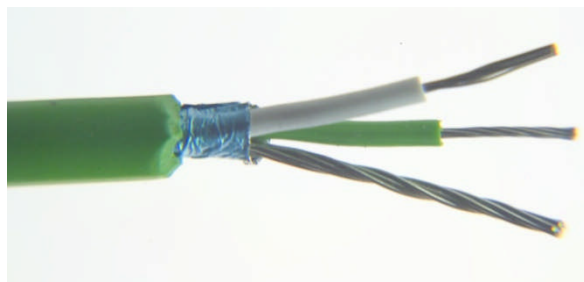

## Thermocouple Extension & Compensating Cable PVC Insulated & Screened (to IEC-584)

- ◆ PVC insulated & screened
- ◆ Twisted cores & screened construction for reduced electrical noise
- ◆ Conductors PVC insulated and twisted together, aluminium Mylar® tape screen & drain wire, overall PVC sheath
- ◆ General purpose cable both waterproof and flexible
- ◆ Thermocouple extension types for K, J, T & compensating type VX (KCB) for type K thermocouple
- ◆ Stranded 7/0.2mm conductors
- ◆ Available in 50 & 100 metre lengths
- ◆ Tolerance Class 2
- ◆ Insulation rating -10°C to 105°C
- ◆ Colour code (cores & jacket) to IEC-584-3

T/C Type	Cores	Jacket	Reel Length	Farnell Order Code
<i>Extension:</i>				
KX	+Green/-White	Green	10 metres	708-6131
KX	+Green/-White	Green	50 metres	708-6143
KX	+Green/-White	Green	100 metres	859-8487
JX	+Black/-White	Black	100 metres	859-8495
TX	+Brown/-White	Brown	100 metres	242-0293
<i>Compensating:</i>				
VX (KCB)	+Green/-White	Green	25 metres	708-6155