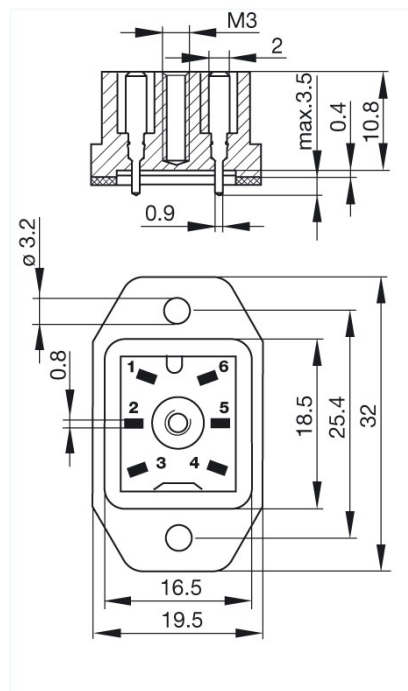

## GO 6 FAV M schwarz/black

Industrial Connectors:Rectangular connectors G-series:Cable plug

### Product description

Description	Surface mounted connector with flange with solder contacts
Type	GO 6 FAV M schwarz/black
Order No.	932 669-100
Type of contact	blade contacts
Number of contacts	6
Standard	DIN VDE 0627 / IEC 61984
Housing Color	black

### Technical data

Pin dimensions	2.8 mm x 0.8 mm
Rated voltage	AC/DC 50 V
Rated current	6 A
Contact resistance	$\leq 4$ mOhm
Type of termination	solder
Mounting	screws

### Material

Contact surface material	Sn
Contact bearer material	PA
Housing material	PA
<b>Environmental conditions</b>	
Protection class (IEC 60529)	IP 65
Pollution severity	3
Temperature range	-40 °C to +90 °C
<b>Inflammability class</b>	
Housing	94 V-1
Contact bearer	94 V-1
<b>Packing unit</b>	
Packaging unit	100 pieces
<b>Scope of delivery and accessories</b>	
Scope of delivery	1 surface mounted connector, 1 flat gasket
Accessories to order separately	can be plugged into GO 6 WFSchwarz/black