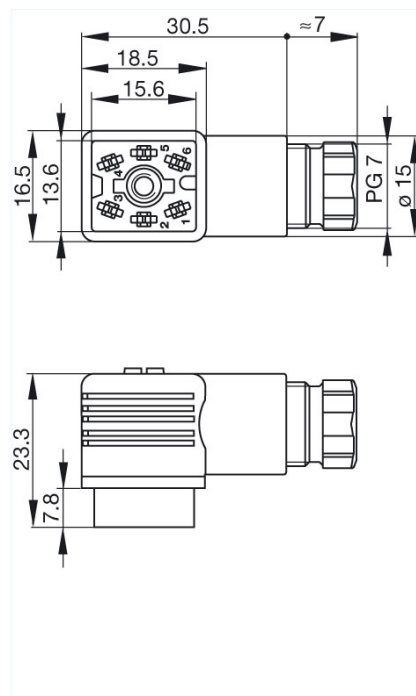

## GO 60 WF schwarz/black

Industrial Connectors:Rectangular connectors G-series:Cable socket

### Product description

Description	Cable socket with PG 7 cable gland and solder contacts
Type	GO 60 WF schwarz/black
Order No.	932 448-100
Type of contact	forked spring
Number of contacts	6
Cable gland	PG 7
Conductor size	0.14 - 0.5 mm <sup>2</sup>
Standard	DIN VDE 0627 / IEC 61984
Housing Color	black

### Technical data

Rated voltage	AC/DC 250 V
Rated current	6 A
Contact resistance	$\leq 4$ mOhm
Type of termination	solder
Suitable cables	4 mm to 7.5 mm