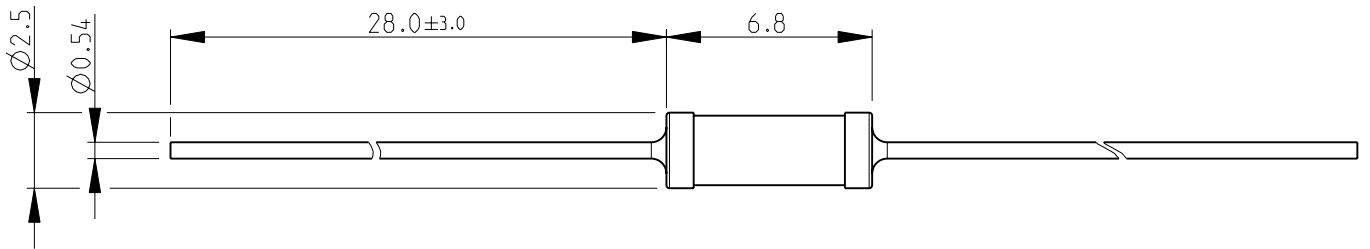

LOC	DIST	REVISIONS					
E	B	P	LTR	DESCRIPTION	DATE	DWN	APVD
			BA	NEW RELEASE	20-Sep-08	SM	St.P

FOR FURTHER INFORMATION SEE DATA SHEET FOR  
CFR SERIES-CARBON FILM FIXED RESISTORS

RoHS Compliant

SCALE 2:1