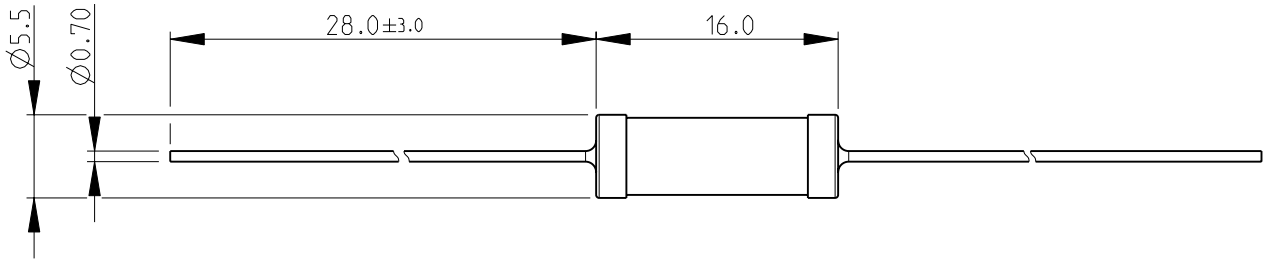

LOC	DIST	REVISIONS			
P	LTR	DESCRIPTION	DATE	DWN	APVD
E	B	BA1	REVISED PER ECO-11-005150	29MAR2011	RK HMR

FOR FURTHER INFORMATION SEE DATA SHEET FOR
CFR SERIES-CARBON FILM FIXED RESISTORS

RoHS Compliant

2008
 RELEASED FOR PUBLICATION
 ALL RIGHTS RESERVED.
 BY -
 COPYRIGHT 2008
 THIS DRAWING IS UNPUBLISHED.

DIMENSIONS: mm TOLERANCES UNLESS OTHERWISE SPECIFIED: 0 PLC ± 0.2 1 PLC ± 0.1 2 PLC \pm 3 PLC \pm 4 PLC \pm ANGLES $\pm 5^\circ$	DWN SUBHASH.M 20-Sep-08	MATERIAL	-	FINISH	-
	CHK PRAKASH.S 20-Sep-08	<div style="text-align: center;">  TE Connectivity </div>			
APVD STEPHEN.P 20-Sep-08	NAME CARBON FILM FIXED RESISTORS SERIES CFR200				
PRODUCT SPEC -	APPLICATION SPEC -	SIZE A 4	CAGE CODE 00779	DRAWING NO C- 1623929	RESTRICTED TO -
	WEIGHT -	CUSTOMER DRAWING			SCALE 2:1
SHEET 1 OF 1					REV BA1