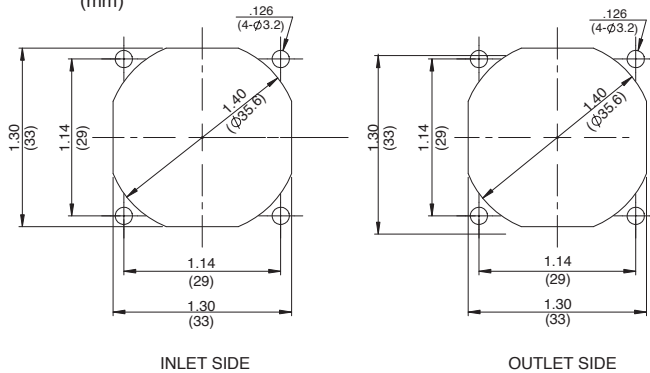

Bearing : Sleeve Bearing

Lead Wire : UL1061, AWG26, +Red, -Black, (tach) White

Panel Cut-Outs

Units: $\frac{\text{inch}}{\text{mm}}$

Characteristic Curves

Outline

Specifications

MODEL	Rated Voltage	Operating Voltage	Current	Input Power	Speed	Max. Air Flow		Max. Static Pressure		Noise	Mass
	(V)	(V)	(A) ^{*1}	(W) ^{*1}	(min ⁻¹) ^{*1}	CFM ^{*1}	(m ³ /min) ^{*1}	in H ₂ O	(Pa) ^{*1}	(dB) ^{*1}	(g)
03510SS-05N-AT-00	5	4.5 ~ 5.5	0.20	1.00	10000	5.65	.16	.23	56.3	27.0	10.5
03510SS-12N-AT-00	12	6.0 ~ 13.2	0.07	0.84	10000	5.65	.16	.23	56.3	27.0	10.5