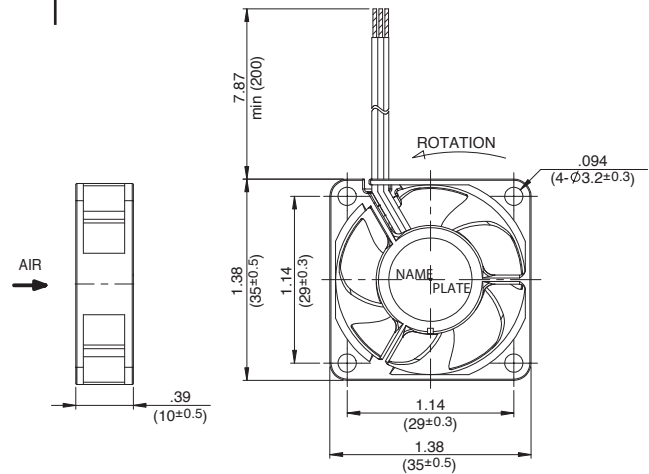

Bearing : Sleeve Bearing

Lead Wire : UL1061, AWG26, +Red, -Black, (tach) White

Panel Cut-Outs

Units: $\frac{\text{inch}}{\text{mm}}$

Characteristic Curves

Outline

Specifications

MODEL	Rated Voltage	Operating Voltage	Current	Input Power	Speed	Max. Air Flow		Max. Static Pressure		Noise	Mass
	(V)	(V)	(A) ^{*1}	(W) ^{*1}	(min ⁻¹) ^{*1}	CFM ^{*1}	(m ³ /min) ^{*1}	in H ₂ O	(Pa) ^{*1}	(dB) ^{*1}	(g)
03510SS-05N-AT-00	5	4.5 ~ 5.5	0.20	1.00	10000	5.65	.16	.23	56.3	27.0	10.5
03510SS-12N-AT-00	12	6.0 ~ 13.2	0.07	0.84	10000	5.65	.16	.23	56.3	27.0	10.5