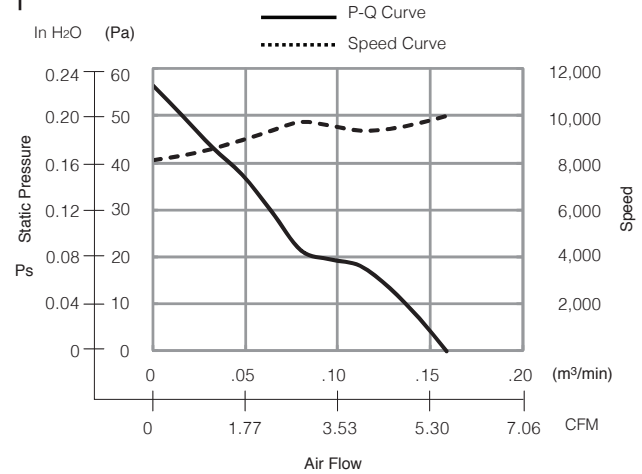

Bearing : Sleeve Bearing

Lead Wire : UL1061, AWG26, +Red, -Black, (tach) White

Panel Cut-Outs

Units: $\frac{\text{inch}}{\text{mm}}$

Characteristic Curves

Outline

Specifications

MODEL	Rated Voltage	Operating Voltage	Current	Input Power	Speed	Max. Air Flow		Max. Static Pressure		Noise	Mass
	(V)	(V)	(A) ^{*1}	(W) ^{*1}	(min ⁻¹) ^{*1}	CFM ^{*1}	(m ³ /min) ^{*1}	in H ₂ O	(Pa) ^{*1}	(dB) ^{*1}	(g)
03510SS-05N-AT-00	5	4.5 ~ 5.5	0.20	1.00	10000	5.65	.16	.23	56.3	27.0	10.5
03510SS-12N-AT-00	12	6.0 ~ 13.2	0.07	0.84	10000	5.65	.16	.23	56.3	27.0	10.5

Rotation: Clockwise

Airflow Outlet: Air Out Over Struts

*1: Average Values in Free Air

Note: PWM/Locked Rotor/Tach Available

X-ON Electronics

Largest Supplier of Electrical and Electronic Components

Click to view similar products for [nmb technologies](#) manufacturer: